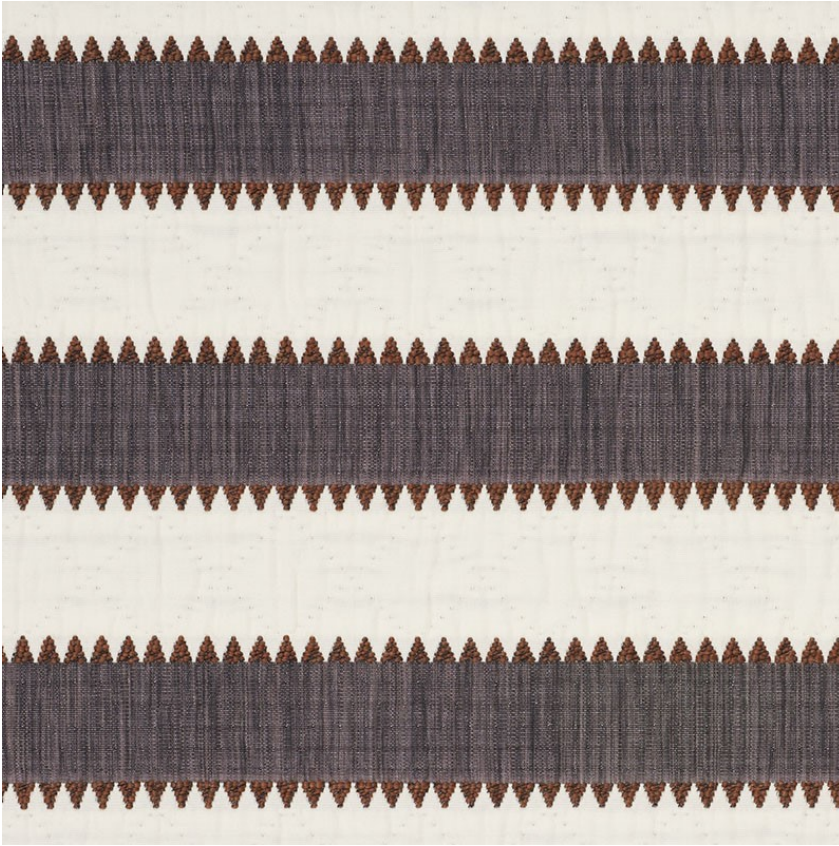

76751

ISOLDE STRIPE

COLOR: CINDER TYPE: FABRIC

WHAT MAKES THIS SPECIAL

A graphic, sawtooth stripe matelassé that's just the right proportion for any kind of upholstery. Plus, it's reversible to give you even more options.

VERTICAL REPEAT
3 3/4" (10CM)

CONTENT
72% COTTON, 22%
ACRYLIC, 6% WOOL

LIGHT FASTNESS
N/A

HORIZONTAL REPEAT
1 3/4" (4CM)

MATCH
STRAIGHT

PERFORMANCE
N/A

COUNTRY OF FINISH
ITALY

SCHUMACHER