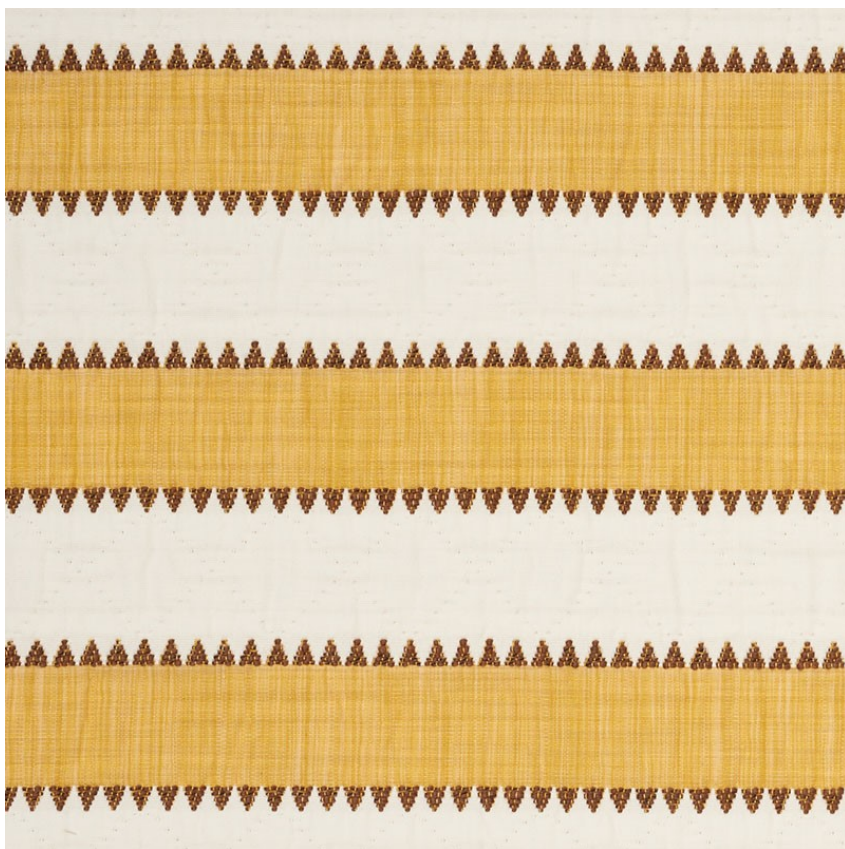

76752

ISOLDE STRIPE

COLOR: YELLOW TYPE: FABRIC

**WHAT MAKES THIS SPECIAL**

A graphic, sawtooth stripe matelassé that's just the right proportion for any kind of upholstery. Plus, it's reversible to give you even more options.

**WIDTH**  
52 1/2" (133CM)

**VERTICAL REPEAT**  
3 3/4" (10CM)

**CONTENT**  
72% COTTON, 22%  
ACRYLIC, 6% WOOL

**LIGHT FASTNESS**  
N/A

**HORIZONTAL REPEAT**  
1 3/4" (4CM)

**MATCH**  
STRAIGHT

**PERFORMANCE**  
N/A