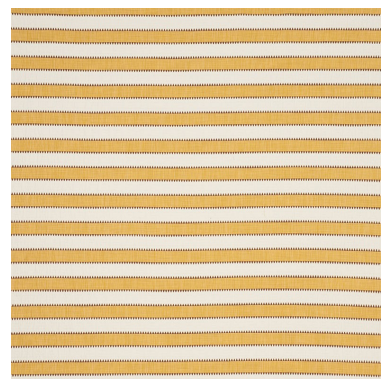

76752

ISOLDE STRIPE

COLOR: YELLOW TYPE: FABRIC

**WHAT MAKES THIS SPECIAL**

A graphic, sawtooth stripe matelassé that's just the right proportion for any kind of upholstery. Plus, it's reversible to give you even more options.

**WIDTH**  
52 1/2" (133CM)

**VERTICAL REPEAT**  
3 3/4" (10CM)

**CONTENT**  
72% COTTON, 22%  
ACRYLIC, 6% WOOL

**LIGHT FASTNESS**  
N/A

**HORIZONTAL REPEAT**  
1 3/4" (4CM)

**MATCH**  
STRAIGHT

**PERFORMANCE**  
N/A