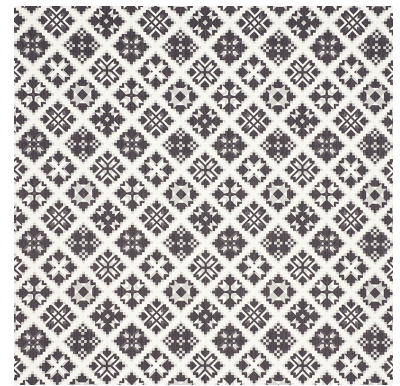

76761

TRISTAN PATCHWORK

COLOR: CHARCOAL TYPE: FABRIC

#### WHAT MAKES THIS SPECIAL

With all the charm of a traditional quilt, Tristan Patchwork is a jacquard weave with wonderful character and dimension.

To check stock and price, request a physical memo, reserve or place an order, sign in to your account on [www.fschumacher.com](http://www.fschumacher.com) or our iOS app, or give us a call at 1-800-673-4221

WIDTH  
53 1/4" (135CM)

VERTICAL REPEAT  
13 1/2" (34CM)

CONTENT  
85% COTTON, 15%  
ACRYLIC

LIGHT FASTNESS  
N/A

HORIZONTAL REPEAT  
VERT. 13 1/2" (34CM)

MATCH  
STRAIGHT

PERFORMANCE  
N/A

COUNTRY OF FINISH  
ITALY