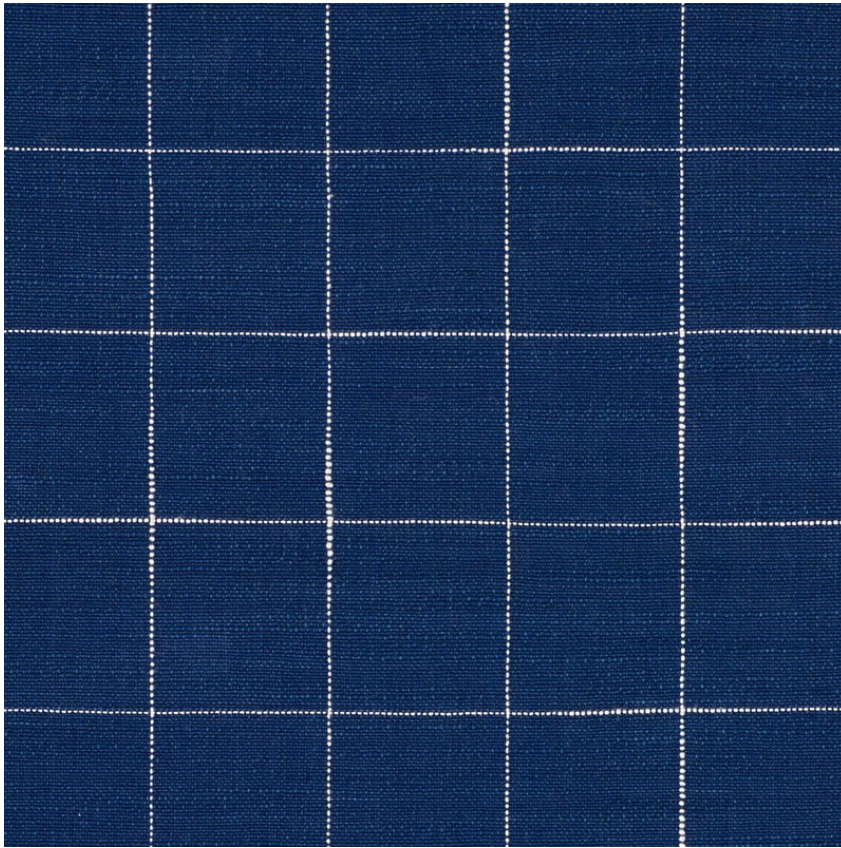

76770

MARIETTA

COLOR: INDIGO TYPE: FABRIC

**WHAT MAKES THIS SPECIAL**

Simplicity at its best. Nothing is more authentic than this pared-down windowpane woven in pure, 100% cotton.

To check stock and price, request a physical memo, reserve or place an order, sign in to your account on [www.fschumacher.com](http://www.fschumacher.com) or our iOS app, or give us a call at **1-800-673-4221**

**WIDTH**  
51 7/8" (132CM)

**VERTICAL REPEAT**  
1 7/8" (5CM)

**CONTENT**  
100% COTTON

**LIGHT FASTNESS**  
N/A

**HORIZONTAL REPEAT**  
1 3/4"(4CM)

**MATCH**  
STRAIGHT

**PERFORMANCE**  
MARTINDALE 8,000

**COUNTRY OF FINISH**  
INDIA