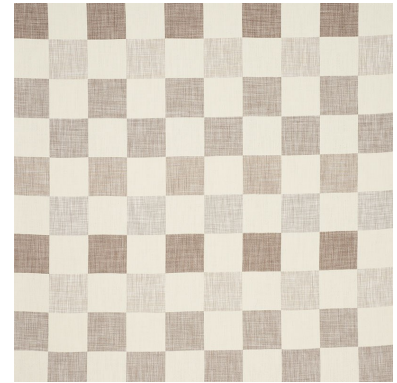

76922

SMITHTON WEAVE

COLOR: NATURAL TYPE: FABRIC

WHAT MAKES THIS SPECIAL

There's more than meets the eye with this deceptively simple check. Look closely to discover nuanced color variations, giving the pattern exceptional depth. Plus, it's reversible.

35" (89CM)

CONTENT

50% VISCOSE, 40%
COTTON, 10% LINEN

LIGHT FASTNESS

N/A

HORIZONTAL REPEAT

11 3/8" (29CM)

MATCH