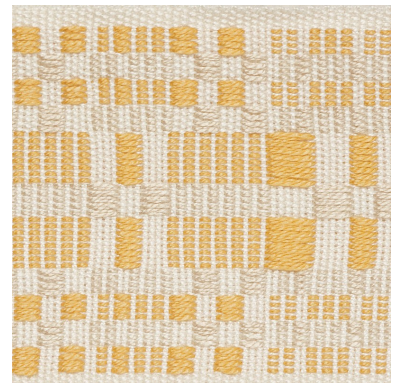

76953

BRIMFIELD TAPE

COLOR: YELLOW TYPE: TRIM

WHAT MAKES THIS SPECIAL

Inspired by a vintage textile we found at the famed Brimfield Antique Flea Market, this exceedingly soft and intricate tape has an authenticity to boot.

To check stock and price, request a physical memo, reserve or place an order, sign in to your account on www.fschumacher.com or our iOS app, or give us a call at **1-800-673-4221**

WIDTH
2 1/2" (6CM)

VERTICAL REPEAT
1 3/4 (4CM)

CONTENT
100% VISCOSE

LIGHT FASTNESS
N/A

HORIZONTAL REPEAT
7 1/4" (18CM)

MATCH
STRAIGHT

PERFORMANCE
N/A

COUNTRY OF FINISH
GERMANY

SCHUMACHER

FABRIC WALLPAPER TRIM FURNITURE CUSTOM/CONTRACT
RUGS AND CARPETS AVAILABLE AT PATTERSONFLYNNMARTIN.COM