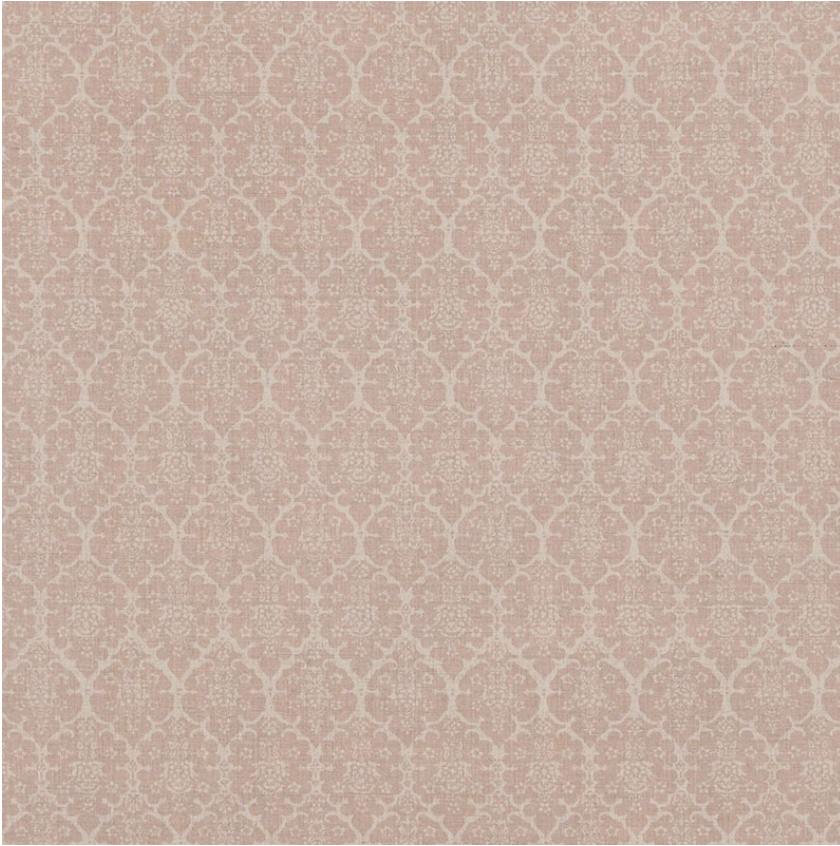

# BURLOO4

## BURLEY

COLOR: PINK TYPE: FABRIC

### WHAT MAKES THIS SPECIAL

A charming print with a hint of the exotic, Burley is a floral lattice design. Handprinted in England, it has exceptional depth and beauty. Also available as a wallcovering.

WIDTH  
53" (135CM)

VERTICAL REPEAT  
4 1/4" (11CM)

CONTENT  
100% LINEN

LIGHT FASTNESS  
N/A

HORIZONTAL REPEAT  
2 1/2" (7CM)

MATCH  
STRAIGHT

PERFORMANCE  
MARTINDALE 25,000

COUNTRY OF FINISH  
UNITED KINGDOM