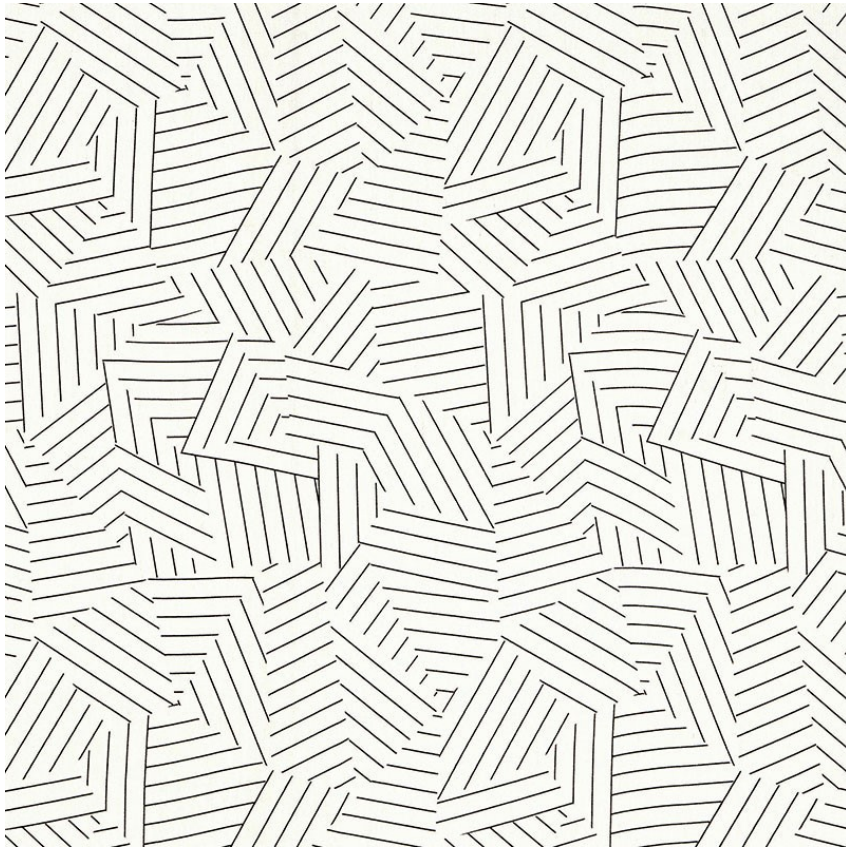

176050

DECONSTRUCTED STRIPE

COLOR: BLACK TYPE: FABRIC

WHAT MAKES THIS SPECIAL

This graphic collage of stripes is an homage to the legendary decorator Albert Hadley. Also available as a wallcovering and indoor/outdoor fabric.

To check stock and price, request a physical memo, reserve or place an order, sign in to your account on www.fschumacher.com or our iOS app, or give us a call at 1-800-673-4221

WIDTH
54" (137CM)

VERTICAL REPEAT
18" (46CM)

CONTENT
100% LINEN

LIGHT FASTNESS
40 HOURS

HORIZONTAL REPEAT
13 1/2" (34CM)

MATCH
STRAIGHT

PERFORMANCE
WYZENBEEK 15,000

COUNTRY OF FINISH
UNITED STATES OF AMERICA

SCHUMACHER

FABRIC WALLPAPER TRIM FURNITURE CUSTOM/CONTRACT
RUGS AND CARPETS AVAILABLE AT PATTERSONFLYNNMARTIN.COM