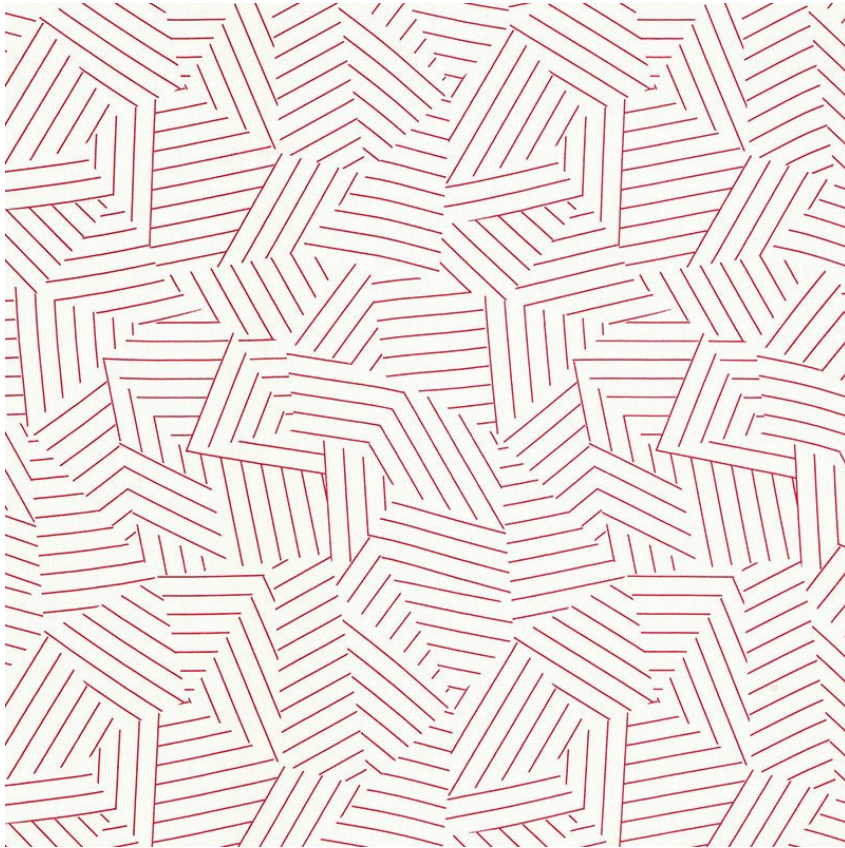

176051

DECONSTRUCTED STRIPE

COLOR: RED TYPE: FABRIC

WHAT MAKES THIS SPECIAL

This graphic collage of stripes is an homage to the legendary decorator Albert Hadley. Also available as a wallcovering and indoor/outdoor fabric.

To check stock and price, request a physical memo, reserve or place an order, sign in to your account on www.fschumacher.com or our iOS app, or give us a call at 1-800-673-4221

WIDTH
54" (137CM)

VERTICAL REPEAT
18" (46CM)

CONTENT
100% LINEN

LIGHT FASTNESS
40 HOURS

HORIZONTAL REPEAT
13 1/2" (34CM)

MATCH
STRAIGHT

PERFORMANCE
WYZENBEEK 15,000

COUNTRY OF FINISH
UNITED STATES OF AMERICA

SCHUMACHER

FABRIC WALLPAPER TRIM FURNITURE CUSTOM/CONTRACT
RUGS AND CARPETS AVAILABLE AT PATTERSONFLYNNMARTIN.COM