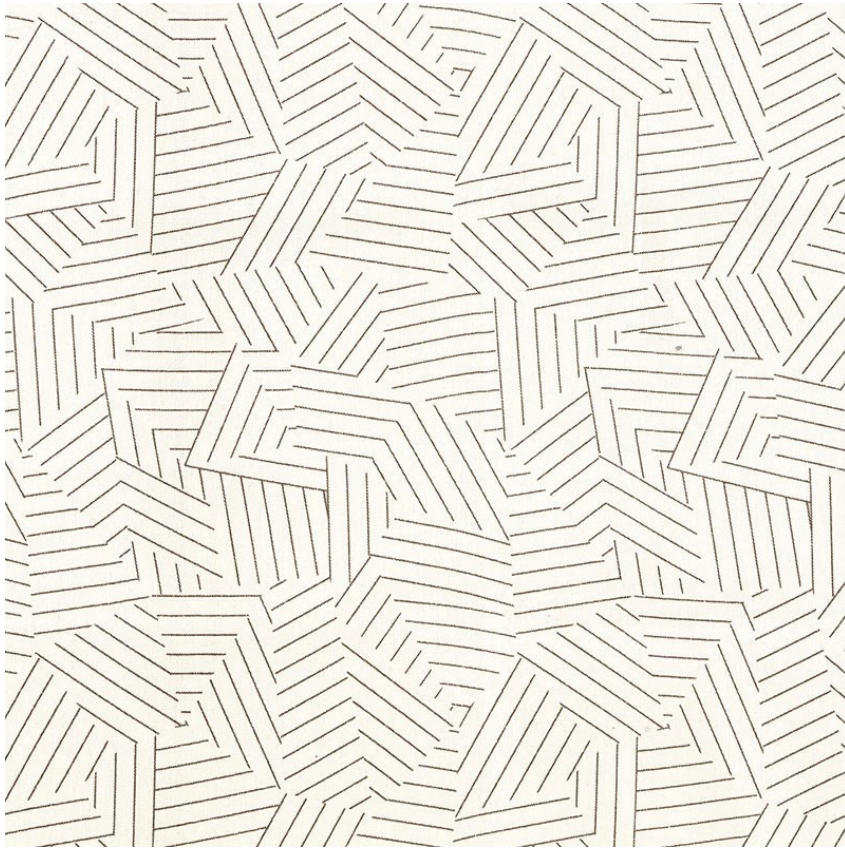

176053

DECONSTRUCTED STRIPE

COLOR: GREIGE TYPE: FABRIC

WHAT MAKES THIS SPECIAL

This graphic collage of stripes is an homage to the legendary decorator Albert Hadley. Also available as a wallcovering and indoor/outdoor fabric.

To check stock and price, request a physical memo, reserve or place an order, sign in to your account on www.fschumacher.com or our iOS app, or give us a call at 1-800-673-4221

WIDTH
54" (137CM)

VERTICAL REPEAT
18" (46CM)

CONTENT
100% LINEN

LIGHT FASTNESS
40 HOURS

HORIZONTAL REPEAT
13 1/2" (34CM)

MATCH
STRAIGHT

PERFORMANCE
WYZENBEEK 15,000

COUNTRY OF FINISH
UNITED STATES OF AMERICA

SCHUMACHER

FABRIC WALLPAPER TRIM FURNITURE CUSTOM/CONTRACT
RUGS AND CARPETS AVAILABLE AT PATTERSONFLYNNMARTIN.COM