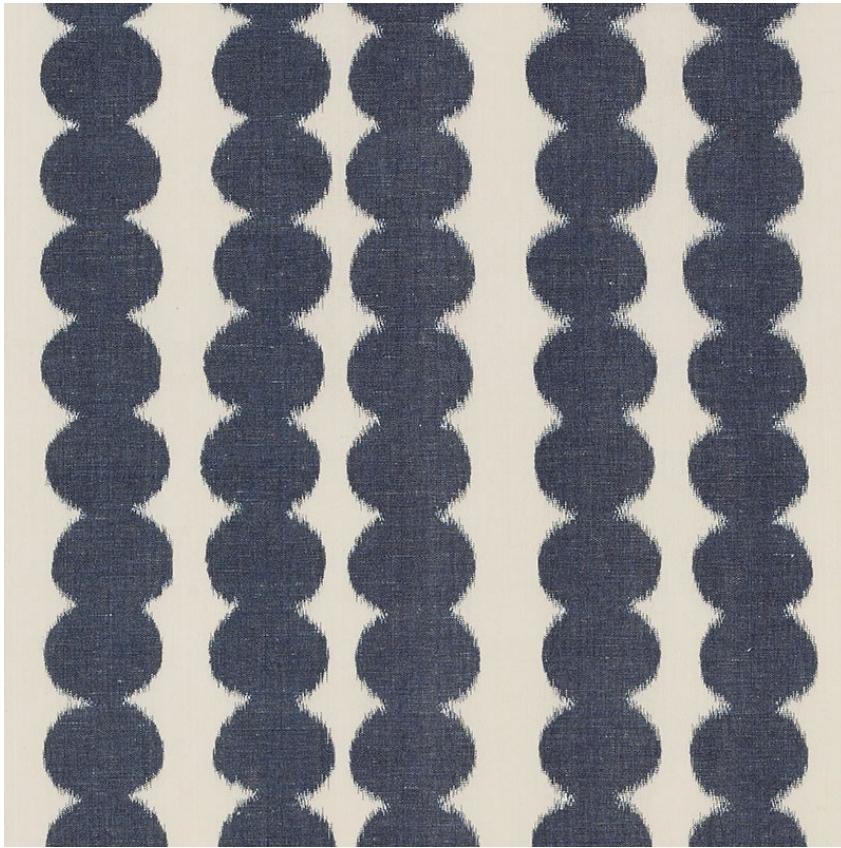

176251

FULL CIRCLE

COLOR: NAVY TYPE: FABRIC

WHAT MAKES THIS SPECIAL

When an artisanal warp print meets a graphic stripe made of circles, the results are enchanting.

To check stock and price, request a physical memo, reserve or place an order, sign in to your account on www.fschumacher.com or our iOS app, or give us a call at 1-800-673-4221

WIDTH
55" (140CM)

VERTICAL REPEAT
12 1/2" (32CM)

CONTENT
60% COTTON, 40% LINEN

LIGHT FASTNESS
40 HOURS

HORIZONTAL REPEAT
18 1/2" (47CM)

MATCH
STRAIGHT

PERFORMANCE
MARTINDALE 8,000

COUNTRY OF FINISH
INDIA