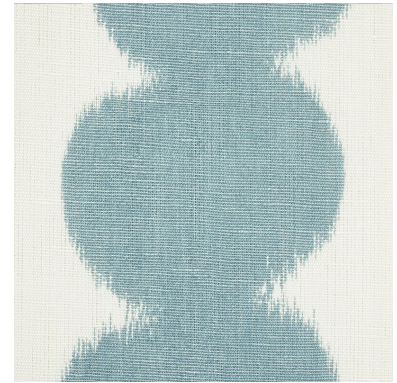

176254

FULL CIRCLE

COLOR: SKY TYPE: FABRIC

WHAT MAKES THIS SPECIAL

When an artisanal warp print meets a graphic stripe made of circles, the results are enchanting.

To check stock and price, request a physical memo, reserve or place an order, sign in to your account on www.fschumacher.com or our iOS app, or give us a call at **1-800-673-4221**

WIDTH
55" (140CM)

VERTICAL REPEAT
12 1/2" (32CM)

CONTENT
60% COTTON, 40% LINEN

LIGHT FASTNESS
40 HOURS

HORIZONTAL REPEAT
18 1/2" (47CM)

MATCH
STRAIGHT

PERFORMANCE
MARTINDALE 8,000

COUNTRY OF FINISH
INDIA