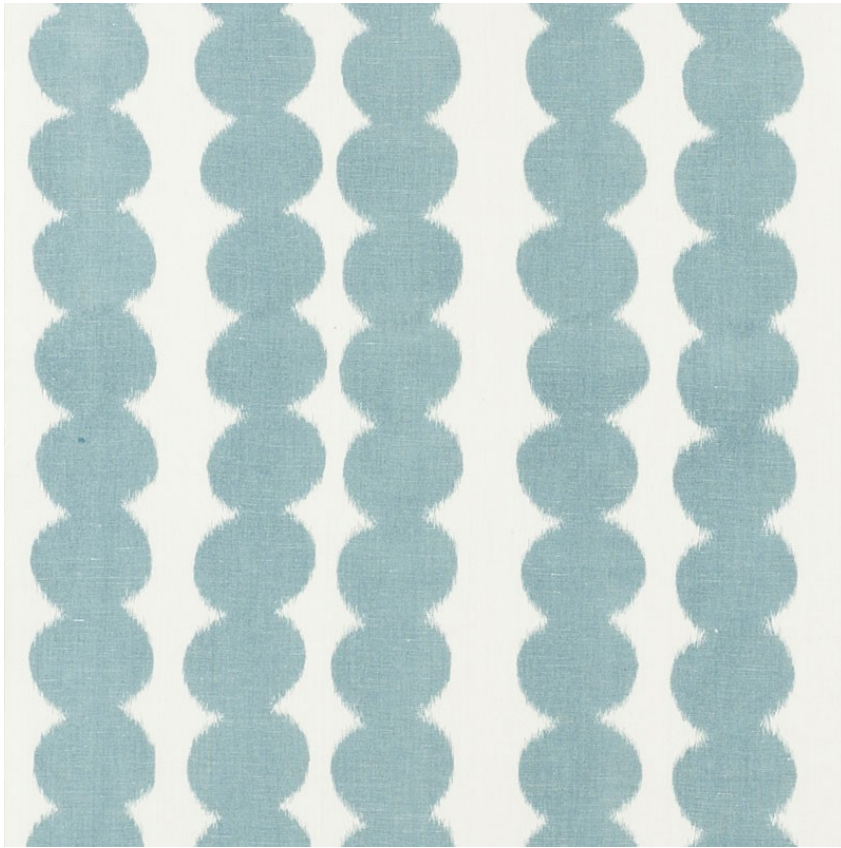

176254

FULL CIRCLE

COLOR: SKY TYPE: FABRIC

WHAT MAKES THIS SPECIAL

When an artisanal warp print meets a graphic stripe made of circles, the results are enchanting.

To check stock and price, request a physical memo, reserve or place an order, sign in to your account on www.fschumacher.com or our iOS app, or give us a call at **1-800-673-4221**

WIDTH
55" (140CM)

VERTICAL REPEAT
12 1/2" (32CM)

CONTENT
60% COTTON, 40% LINEN

LIGHT FASTNESS
40 HOURS

HORIZONTAL REPEAT
18 1/2" (47CM)

MATCH
STRAIGHT

PERFORMANCE
MARTINDALE 8,000

COUNTRY OF FINISH
INDIA