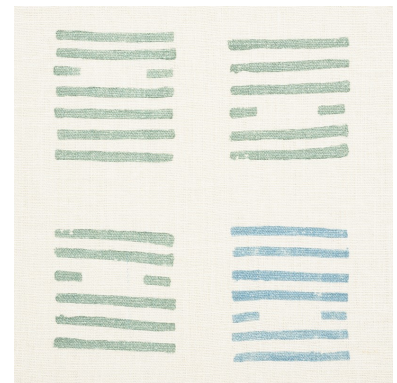

177881

TIASQUAM

COLOR: MINERAL TYPE: FABRIC

WHAT MAKES THIS SPECIAL

Based on a painting by Caroline Z Hurley, Tiasquam mimics the art of hand-blocking with it's subtle variations.

To check stock and price, request a physical memo, reserve or place an order, sign in to your account on www.fschumacher.com or our iOS app, or give us a call at **1-800-673-4221**

WIDTH
51 1/4" (130CM)

VERTICAL REPEAT
45 1/4" (115CM)

CONTENT
100% LINEN

LIGHT FASTNESS
N/A

HORIZONTAL REPEAT
50 1/2" (128CM)

MATCH
STRAIGHT

PERFORMANCE
MARTINDALE 20,000

COUNTRY OF FINISH
ITALY