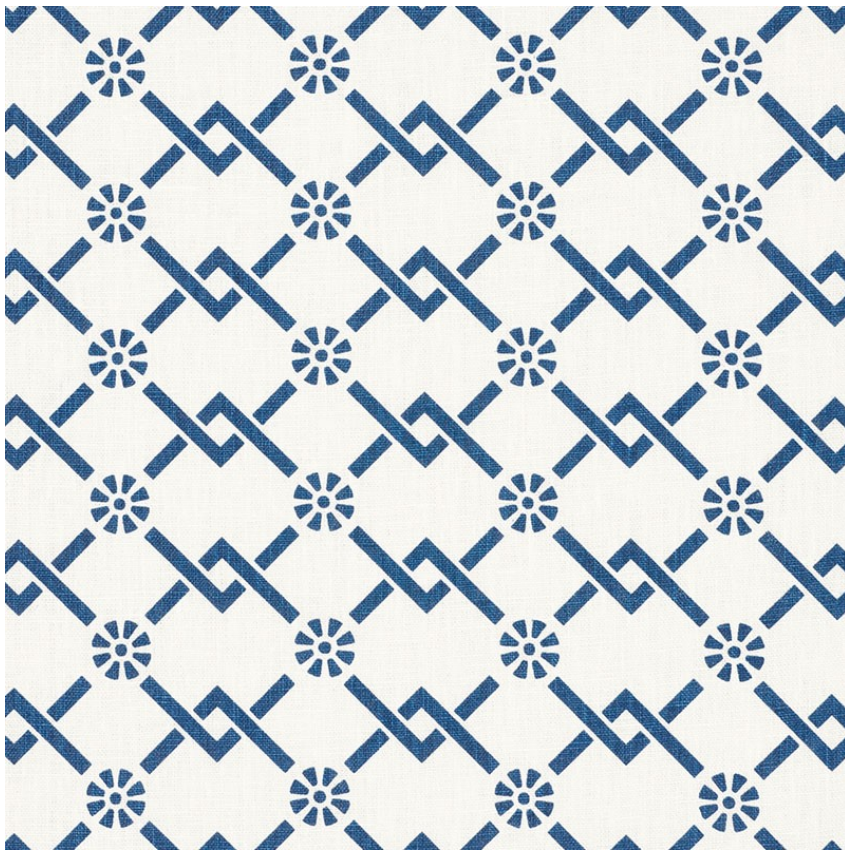

178310

FRETWORK FLOWER

COLOR: PACIFIC TYPE: FABRIC

WHAT MAKES THIS SPECIAL

An interlacing lattice design with a charming floral accent, this versatile printed linen layers beautifully with other patterns.

To check stock and price, request a physical memo, reserve or place an order, sign in to your account on www.fschumacher.com or our iOS app, or give us a call at **1-800-673-4221**

WIDTH
54" (137CM)

VERTICAL REPEAT
1 7/8" (5CM)

CONTENT
100% LINEN

LIGHT FASTNESS
40 HOURS

HORIZONTAL REPEAT
2 3/4" (7CM)

MATCH
STRAIGHT

PERFORMANCE
WYZENBEEK 15,000

COUNTRY OF FINISH
UNITED STATES OF AMERICA

SCHUMACHER

FABRIC WALLPAPER TRIM FURNITURE CUSTOM/CONTRACT
RUGS AND CARPETS AVAILABLE AT PATTERSONFLYNNMARTIN.COM