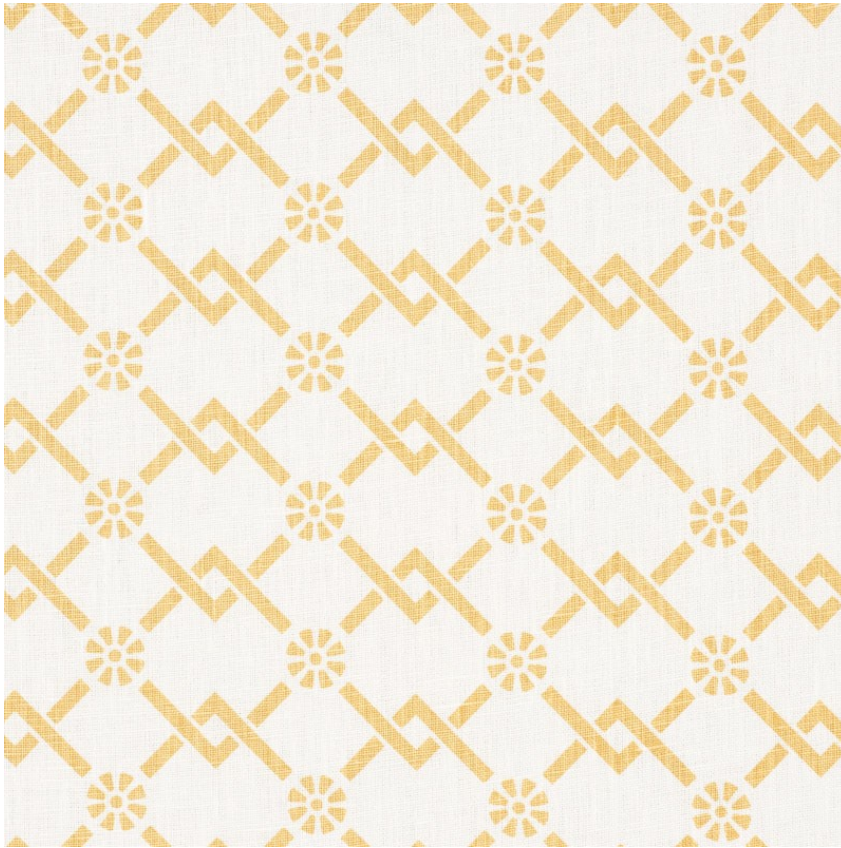

178311

FRETWORK FLOWER

COLOR: SAFFRON TYPE: FABRIC

**WHAT MAKES THIS SPECIAL**

An interlacing lattice design with a charming floral accent, this versatile printed linen layers beautifully with other patterns.

**WIDTH**  
54" (137CM)

**VERTICAL REPEAT**  
1 7/8" (5CM)

**CONTENT**  
100% LINEN

**LIGHT FASTNESS**  
40 HOURS

**HORIZONTAL REPEAT**  
2 3/4" (7CM)

**MATCH**  
STRAIGHT

**PERFORMANCE**  
WYZENBEEK 15,000