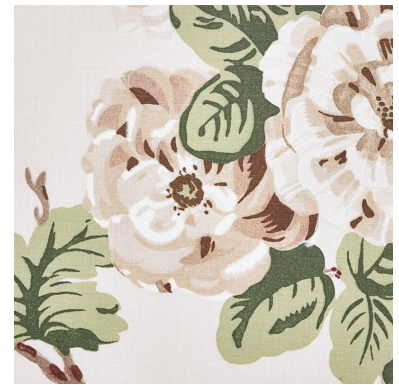

178400

BETTY CHINTZ

COLOR: QUIET PINK TYPE: FABRIC

WHAT MAKES THIS SPECIAL

A lush tangle of tulips, roses and ranunculi climbs a trellis of branches in this gorgeous print on glazed cotton. Also available as a wallpaper.

CONTENT
100% COTTON

LIGHT FASTNESS
N/A

HORIZONTAL REPEAT
27 7/8" (71CM)

MATCH
HALF-DROP

PERFORMANCE
MARTINDALE 18,000

COUNTRY OF FINISH
UNITED KINGDOM

SCHUMACHER

FABRIC WALLPAPER TRIM FURNITURE CUSTOM/CONTRACT
RUGS AND CARPETS AVAILABLE AT PATTERSONFLYNNMARTIN.COM