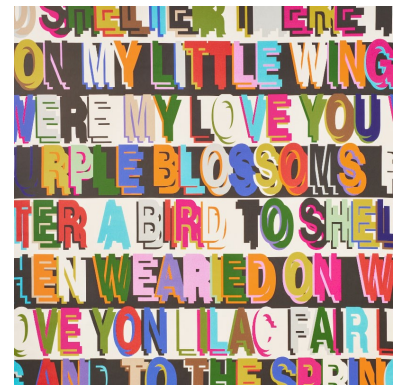

178610

ROBERT BURNS

COLOR: MULTI TYPE: FABRIC

WHAT MAKES THIS SPECIAL

Lines from one of the Romantic poet's famous sonnets parade across heavy canvas in a Warhol-esque rainbow of font to create a yin-yang pattern that bubbles with personality.

To check stock and price, request a physical memo, reserve or place an order, sign in to your account on www.fschumacher.com or our iOS app, or give us a call at 1-800-673-4221

WIDTH

54" (137CM)

VERTICAL REPEAT

59 1/2" (151CM)

CONTENT

100% COTTON

LIGHT FASTNESS

N/A

HORIZONTAL REPEAT

54" (137CM)

MATCH