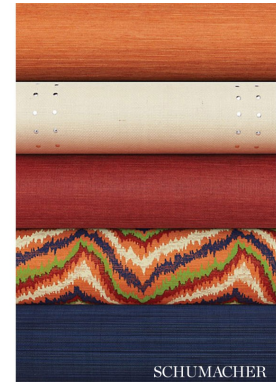

5004719

HARUKI SISAL

COLOR: MANDARIN TYPE: WALLPAPER

WHAT MAKES THIS SPECIAL

This classic sisal wallcovering boasts sheen, texture and an endless color palette. From chic neutrals to saturated hues, it offers a bevy of tactile options that are a sophisticated step above a simple paint job.

To check stock and price, request a physical memo, reserve or place an order, sign in to your account on www.fschumacher.com or our iOS app, or give us a call at **1-800-673-4221**

WIDTH
36" WIDE (91CM)