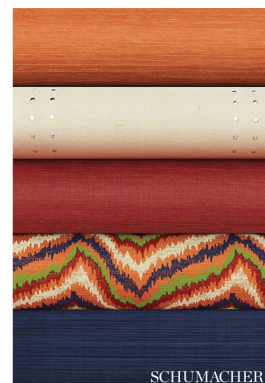

5004722

HARUKI SISAL

COLOR: INDIGO TYPE: WALLPAPER

WHAT MAKES THIS SPECIAL

This classic sisal wallcovering boasts sheen, texture and an endless color palette. From chic neutrals to saturated hues, it offers a bevy of tactile options that are a sophisticated step above a simple paint job.

To check stock and price, request a physical memo, reserve or place an order, sign in to your account on www.fschumacher.com or our iOS app, or give us a call at **1-800-673-4221**

WIDTH
36" WIDE (91CM)