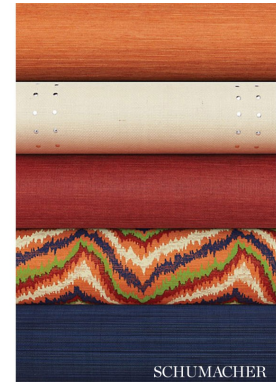

5004727

HARUKI SISAL

COLOR: GARNET TYPE: WALLPAPER

#### WHAT MAKES THIS SPECIAL

This classic sisal wallcovering boasts sheen, texture and an endless color palette. From chic neutrals to saturated hues, it offers a bevy of tactile options that are a sophisticated step above a simple paint job.

WIDTH  
36" WIDE (91CM)

VERTICAL REPEAT  
NONE

CONTENT  
N/A

LIGHT FASTNESS  
N/A

HORIZONTAL REPEAT  
NONE

MATCH  
RANDOM

PERFORMANCE  
N/A

COUNTRY OF FINISH  
CHINA