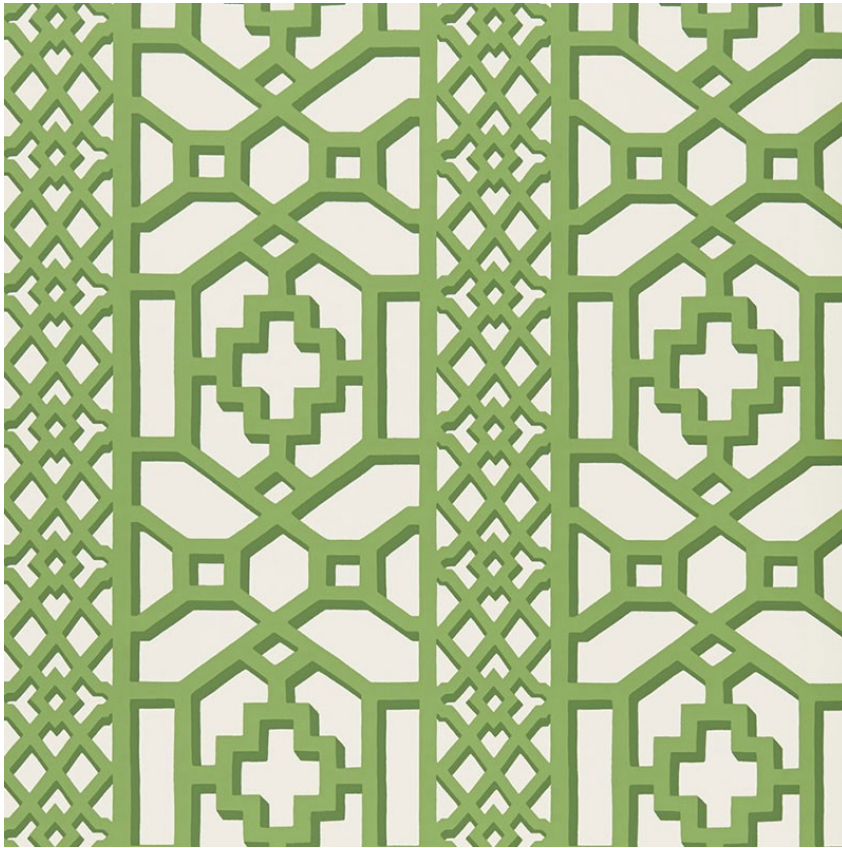

5006941

ZANZIBAR TRELLIS

COLOR: JADE TYPE: WALLPAPER

**WHAT MAKES THIS SPECIAL**

Inspired by Elsie de Wolfe's trellised rooms, this fretwork pattern was introduced in the 1970s. Reimagined with modern, graphic appeal, it's available as a fabric and a wallpaper.

WIDTH  
27" WIDE (69CM)

VERTICAL REPEAT  
12 5/8" (32CM)

CONTENT  
N/A

LIGHT FASTNESS  
N/A

HORIZONTAL REPEAT  
13 1/2" (34CM)

MATCH  
STRAIGHT

PERFORMANCE  
N/A

COUNTRY OF FINISH  
UNITED STATES OF AMERICA