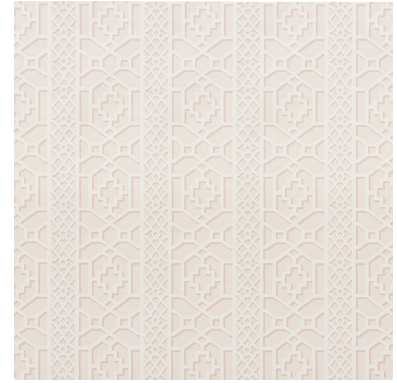

5006944

ZANZIBAR TRELLIS

COLOR: BLUSH TYPE: WALLPAPER

**WHAT MAKES THIS SPECIAL**

Inspired by Elsie de Wolfe's trellised rooms, this fretwork pattern was introduced in the 1970s. Reimagined with modern, graphic appeal, it's available as a fabric and a wallpaper.

WIDTH  
27" (69CM)

VERTICAL REPEAT  
12 5/8" (32CM)

CONTENT  
N/A

LIGHT FASTNESS  
N/A

HORIZONTAL REPEAT  
13 1/2" (34CM)

MATCH  
STRAIGHT

PERFORMANCE  
N/A

COUNTRY OF FINISH  
UNITED STATES OF AMERICA