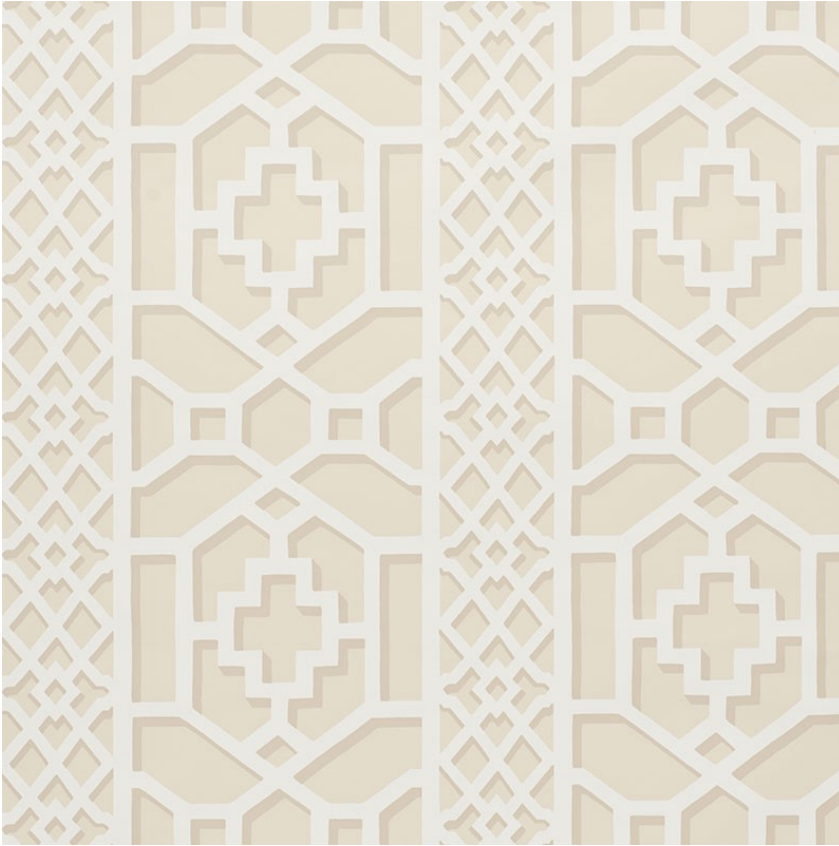

5006945

ZANZIBAR TRELLIS

COLOR: SAND TYPE: WALLPAPER

WHAT MAKES THIS SPECIAL

Inspired by Elsie de Wolfe's trellised rooms, this fretwork pattern was introduced in the 1970s. Reimagined with modern, graphic appeal, it's available as a fabric and a wallpaper.