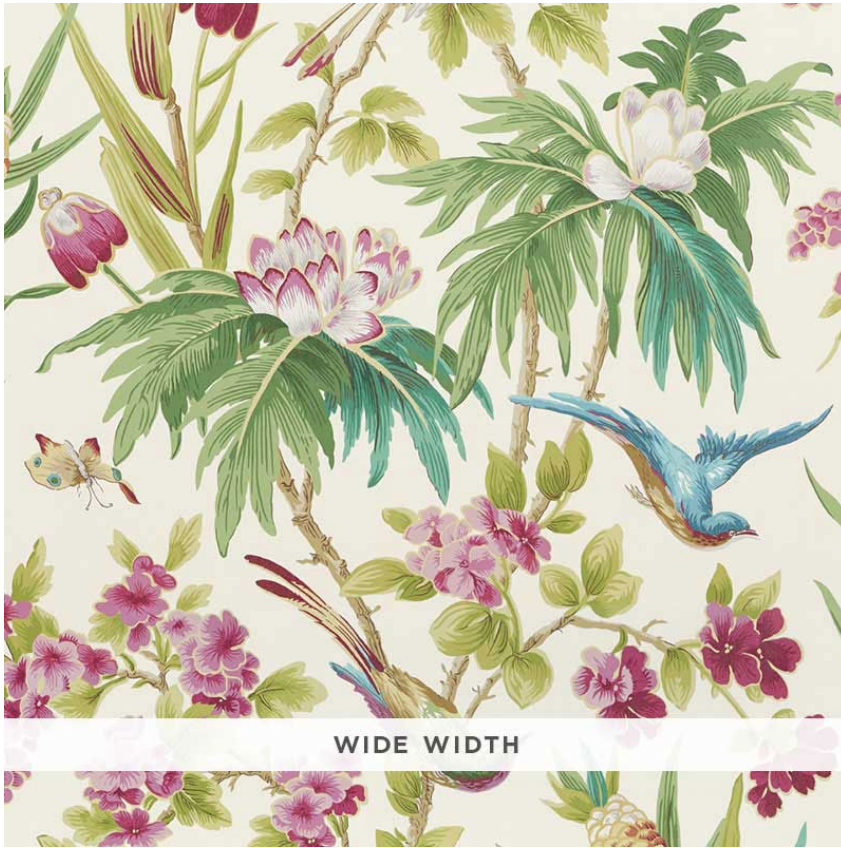

5006970

SEYCHELLES

COLOR: IVORY TYPE: WALLPAPER

WHAT MAKES THIS SPECIAL

Based on a document print, this detailed pattern has extraordinary beauty and depth, with brightly plumed birds and lush tropical blooms. Available as a fabric and a wallcovering.

VERTICAL REPEAT
51 1/4" (130CM)

CONTENT
N/A

LIGHT FASTNESS
N/A

HORIZONTAL REPEAT
26 3/8" (67CM)

MATCH
STRAIGHT

PERFORMANCE
N/A

COUNTRY OF FINISH
UNITED KINGDOM

SCHUMACHER