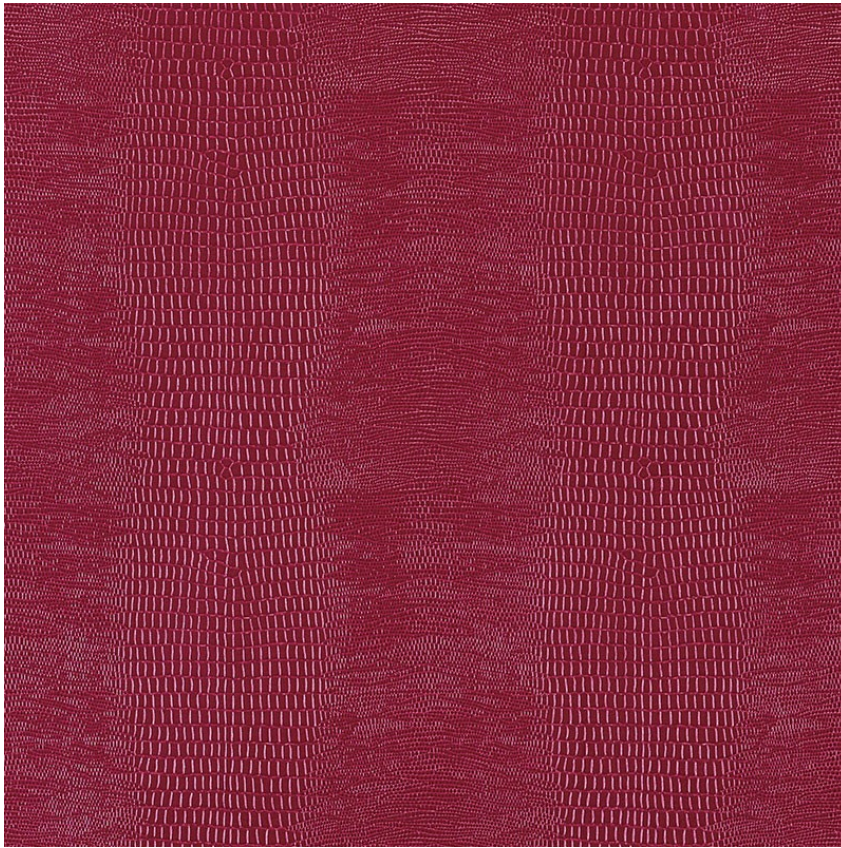

5007340

KOMODO

COLOR: LACQUER TYPE: WALLPAPER

WHAT MAKES THIS SPECIAL

Komodo's luminous, shimmering finish creates glamour and drama with an opulent edge. This pattern is also available in 54" (137 cm) width.

To check stock and price, request a physical memo, reserve or place an order, sign in to your account on www.fschumacher.com or our iOS app, or give us a call at **1-800-673-4221**

WIDTH

27 WIDE (69CM)

VERTICAL REPEAT

5 3/4" (15CM)

CONTENT

N/A

LIGHT FASTNESS

N/A

HORIZONTAL REPEAT

6" (15CM)

MATCH

STRAIGHT

PERFORMANCE

N/A

COUNTRY OF FINISH

UNITED STATES OF
AMERICA

SCHUMACHER

FABRIC WALLPAPER TRIM FURNITURE CUSTOM/CONTRACT
RUGS AND CARPETS AVAILABLE AT PATTERSONFLYNNMARTIN.COM