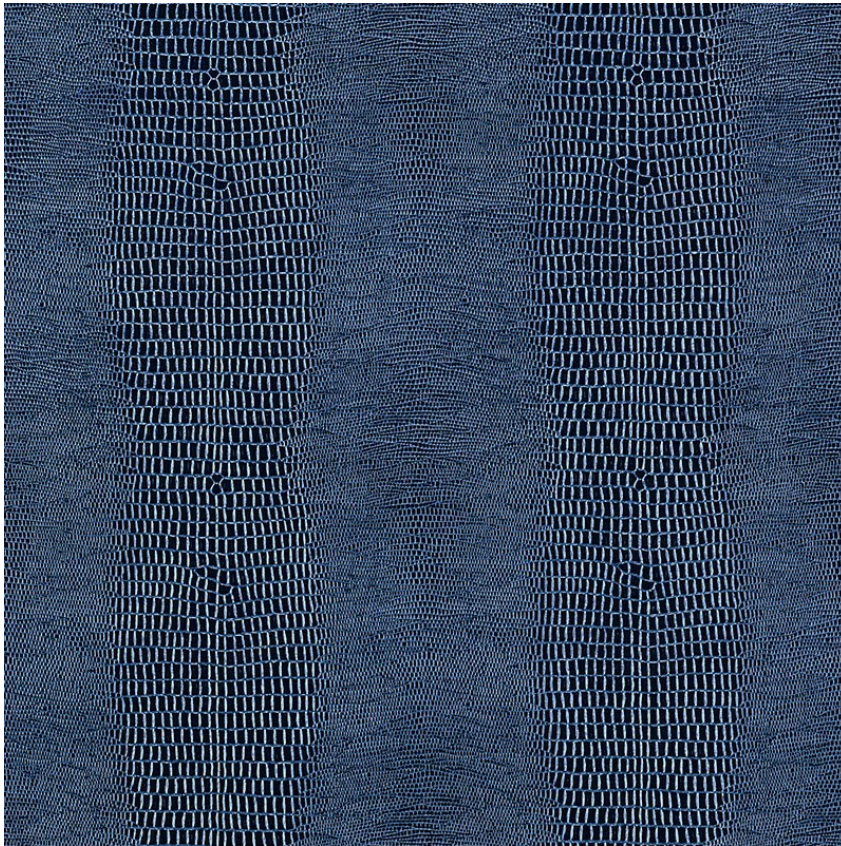

5007344

KOMODO

COLOR: PRUSSIAN TYPE: WALLPAPER

WHAT MAKES THIS SPECIAL

Komodo's luminous, shimmering finish creates glamour and drama with an opulent edge. This pattern is also available in 54" (137 cm) width.

VERTICAL REPEAT

5 3/4" (15CM)

CONTENT

N/A

LIGHT FASTNESS

N/A

HORIZONTAL REPEAT

6" (15CM)