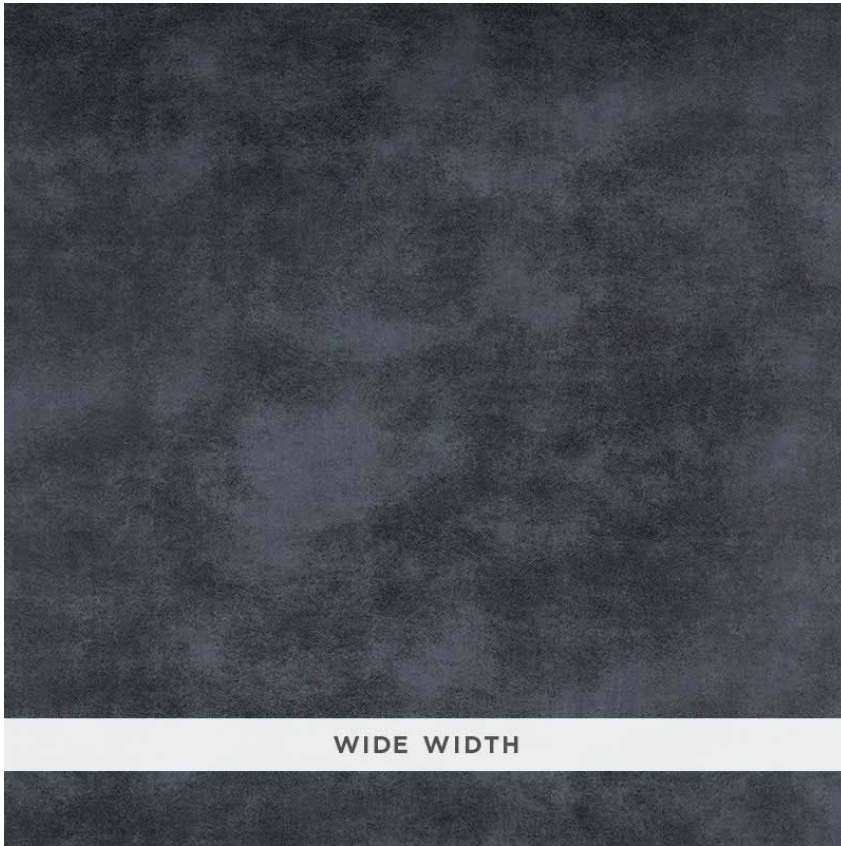

5007390

SUEDED LEATHER

COLOR: ASH TYPE: WALLPAPER

WHAT MAKES THIS SPECIAL

Sueded Leather's supple nap has the luxurious look and feel of a buttery, well-patinaed hide.

To check stock and price, request a physical memo, reserve or place an order, sign in to your account on www.fschumacher.com or our iOS app, or give us a call at **1-800-673-4221**

WIDTH 55 1/4" WIDE (140CM)	VERTICAL REPEAT NONE	CONTENT N/A	LIGHT FASTNESS N/A
HORIZONTAL REPEAT NONE	MATCH RANDOM	PERFORMANCE N/A	COUNTRY OF FINISH ITALY

SCHUMACHER

FABRIC WALLPAPER TRIM FURNITURE CUSTOM/CONTRACT
RUGS AND CARPETS AVAILABLE AT PATTERSONFLYNNMARTIN.COM