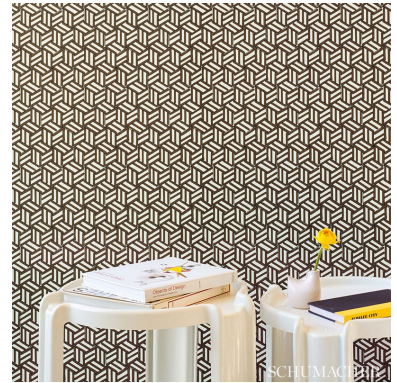

5007963

TUMBLING BLOCKS

COLOR: CHOCOLATE TYPE: WALLPAPER

WHAT MAKES THIS SPECIAL

A playful geometric in the spirit of David Hicks, this stylized pattern was hand-drawn with a pen and magic marker. Also available as a fabric.

To check stock and price, request a physical memo, reserve or place an order, sign in to your account on www.fschumacher.com or our iOS app, or give us a call at **1-800-673-4221**

WIDTH
27" WIDE (69CM)

VERTICAL REPEAT
8 1/2" (22CM)

CONTENT
N/A

LIGHT FASTNESS
N/A

HORIZONTAL REPEAT
6 3/4" (17CM)

MATCH
STRAIGHT

PERFORMANCE
N/A

COUNTRY OF FINISH
UNITED STATES OF
AMERICA

SCHUMACHER