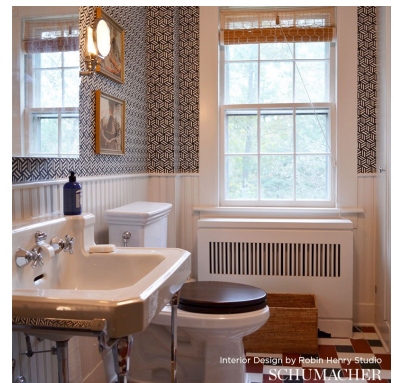

5007964

TUMBLING BLOCKS

COLOR: BLACK TYPE: WALLPAPER

WHAT MAKES THIS SPECIAL

A playful geometric in the spirit of David Hicks, this stylized pattern was hand-drawn with a pen and magic marker. Also available as a fabric.