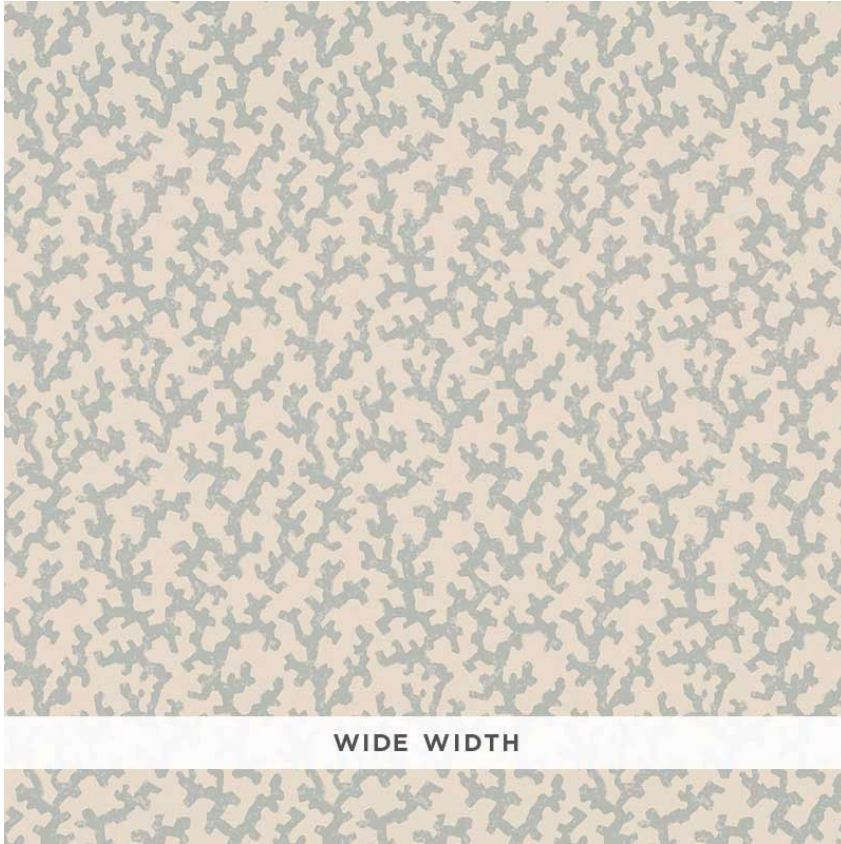

5008004

FOLLY

COLOR: ORPINGTON BLUE TYPE: WALLPAPER

**WHAT MAKES THIS SPECIAL**

An all-over, coral-like pattern that stands alone or layers in beautifully with just about any style or motif. This pattern is available as a fabric and a wallcovering.

WIDTH  
53 1/4" (135CM)

VERTICAL REPEAT  
5" (13CM)

CONTENT  
N/A

LIGHT FASTNESS  
N/A

HORIZONTAL REPEAT  
4 3/8" (11CM)

MATCH  
STRAIGHT

PERFORMANCE  
N/A

COUNTRY OF FINISH  
UNITED KINGDOM