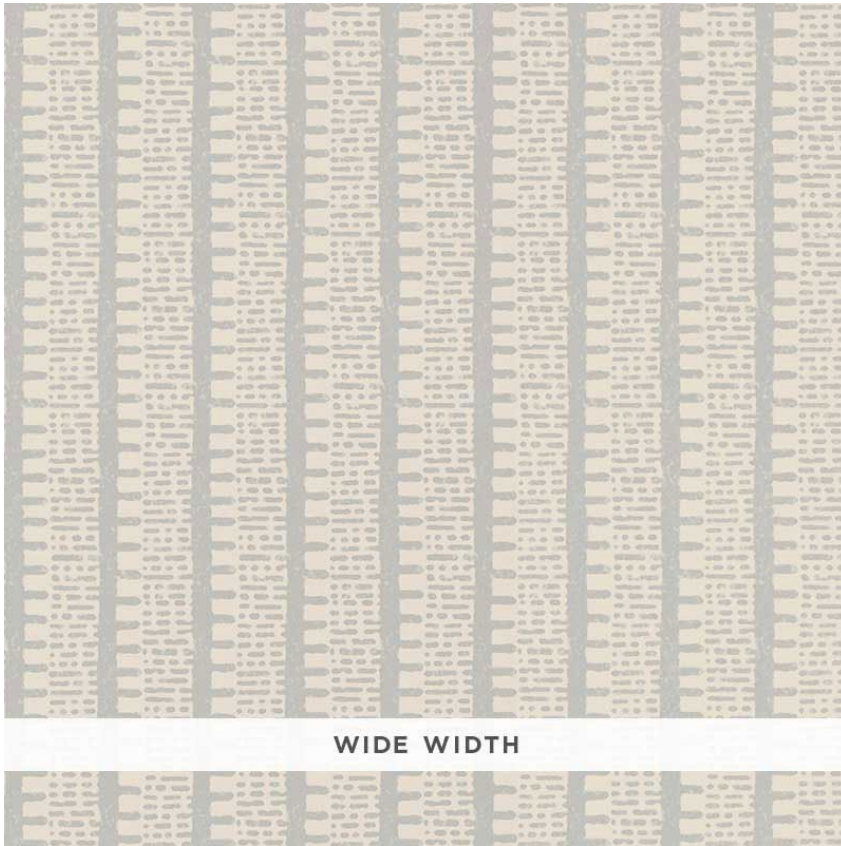

5008014

KIOSK

COLOR: ORPINGTON BLUE TYPE: WALLPAPER

**WHAT MAKES THIS SPECIAL**

A sophisticated play on a traditional stripe, it's delightfully graphic yet subdued. This pattern is available as a fabric and a wallcovering.

WIDTH  
53" (135CM)

VERTICAL REPEAT  
4 7/8" (12CM)

CONTENT  
N/A

LIGHT FASTNESS  
N/A

HORIZONTAL REPEAT  
1 3/8" (3CM)

MATCH  
HALF DROP

PERFORMANCE  
N/A

COUNTRY OF FINISH  
UNITED KINGDOM