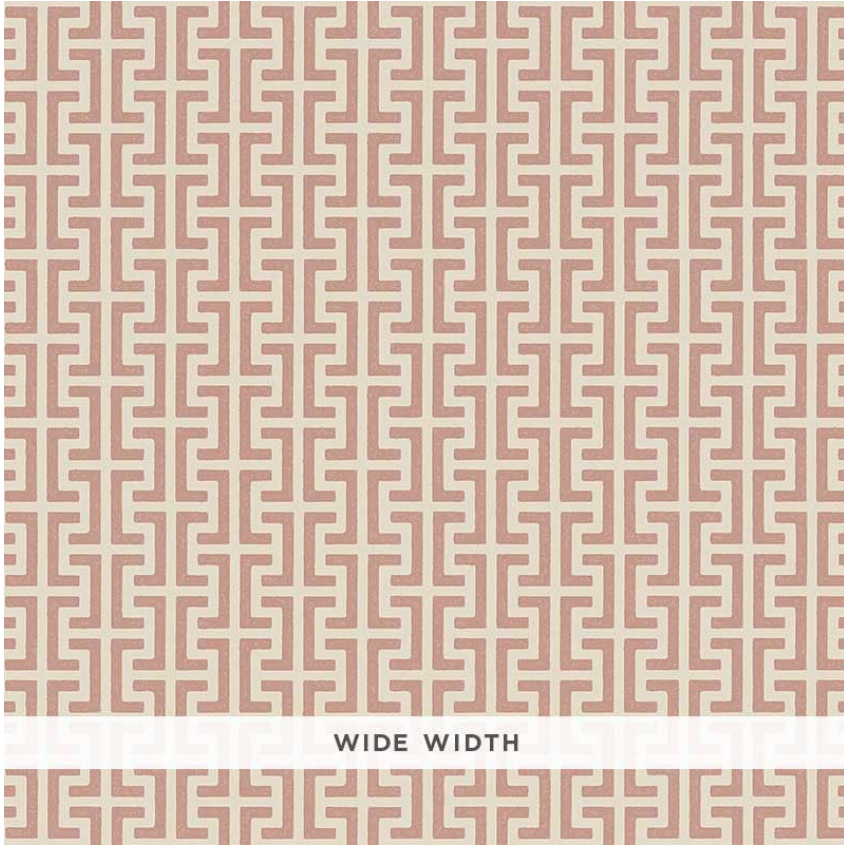

5008051

TEMPLE

COLOR: PINK TYPE: WALLPAPER

#### WHAT MAKES THIS SPECIAL

The sophisticated small-scale design was inspired by a Greek key motif. This classic hand-blocked print gives subtlety and depth. Also available as a linen fabric.

To check stock and price, request a physical memo, reserve or place an order, sign in to your account on [www.fschumacher.com](http://www.fschumacher.com) or our iOS app, or give us a call at **1-800-673-4221**

WIDTH  
56 1/2" (144CM)

VERTICAL REPEAT  
4 1/2" (11CM)

CONTENT  
N/A

LIGHT FASTNESS  
N/A

HORIZONTAL REPEAT  
4 1/2" (11CM)

MATCH  
STRAIGHT

PERFORMANCE  
N/A

COUNTRY OF FINISH  
UNITED KINGDOM