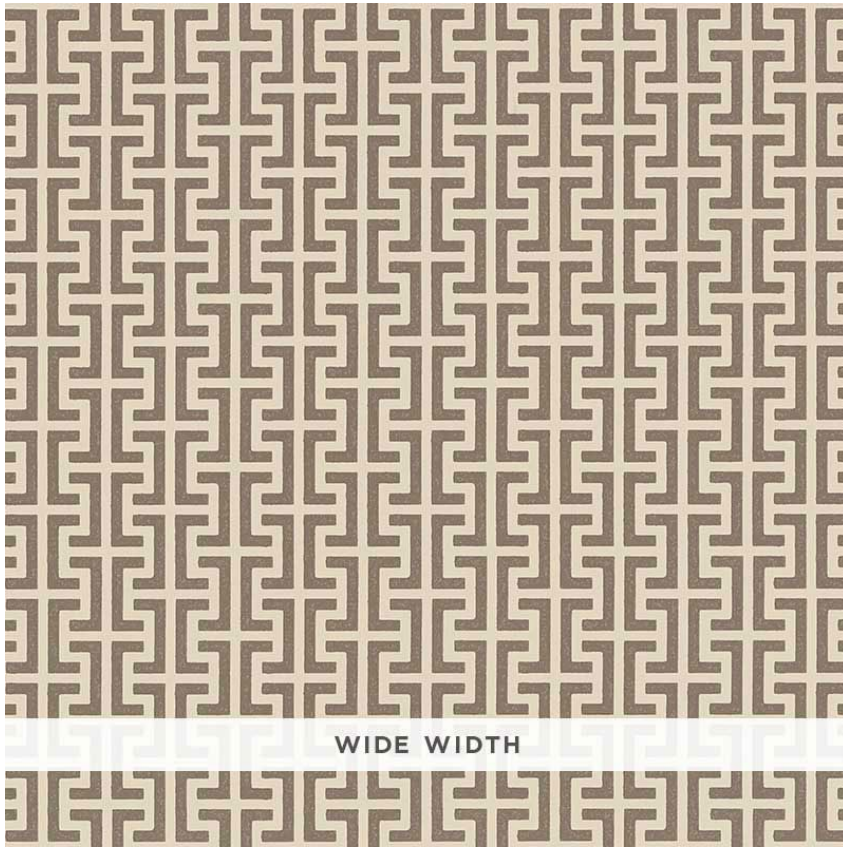

5008056

TEMPLE

COLOR: BERBER BROWN TYPE: WALLPAPER

WHAT MAKES THIS SPECIAL

The sophisticated small-scale design was inspired by a Greek key motif. This classic hand-blocked print gives subtlety and depth. Also available as a linen fabric.

VERTICAL REPEAT
4 1/2" (11CM)

CONTENT
N/A

LIGHT FASTNESS
N/A

HORIZONTAL REPEAT
4 1/2" (11CM)

MATCH
STRAIGHT

PERFORMANCE
N/A

COUNTRY OF FINISH
UNITED KINGDOM

SCHUMACHER