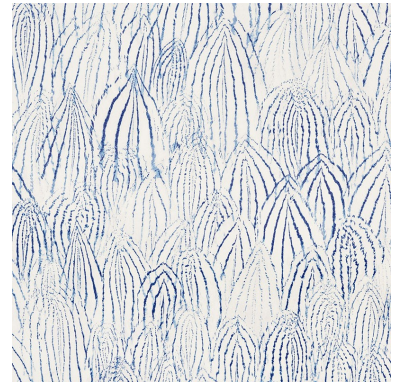

5008611

FEATHERS

COLOR: INDIGO TYPE: WALLPAPER

WHAT MAKES THIS SPECIAL

Inspired by nature, this distinctive feather pattern looks like the real thing but is far more durable.

To check stock and price, request a physical memo, reserve or place an order, sign in to your account on www.fschumacher.com or our iOS app, or give us a call at **1-800-673-4221**

WIDTH
27 1/2" (70CM)

VERTICAL REPEAT
12" (30CM)

CONTENT
N/A

LIGHT FASTNESS
N/A

HORIZONTAL REPEAT
13 1/2" (34CM)

MATCH
STRAIGHT

PERFORMANCE
N/A

COUNTRY OF FINISH
UNITED STATES