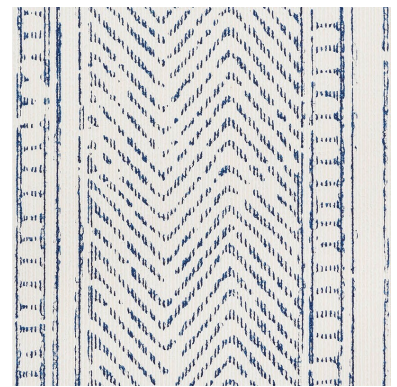

5009842

MOHAVE

COLOR: INDIGO TYPE: WALLPAPER

**WHAT MAKES THIS SPECIAL**

Evoking artisanal, handblocked prints, Mohave is a delicate stripe with intentional, irregular jags. Subtle variations are part of its unique beauty. Also a fabric.

WIDTH

20 1/4" (51CM)

VERTICAL REPEAT

29 7/8" (76CM)

CONTENT

N/A

LIGHT FASTNESS

N/A

HORIZONTAL REPEAT

20 1/4" (51CM)

MATCH

STRAIGHT

PERFORMANCE

N/A

COUNTRY OF FINISH

UNITED KINGDOM