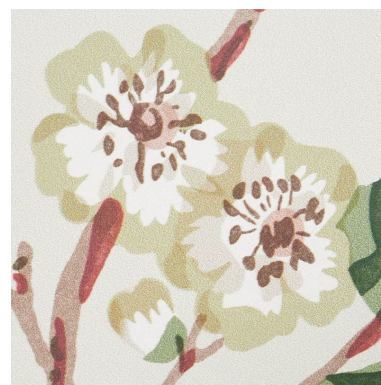

5009870

BETTY

COLOR: QUIET PINK TYPE: WALLPAPER

WHAT MAKES THIS SPECIAL

A lush tangle of tulips, roses and ranunculi climbs a trellis of branches in this gorgeous wallpaper design. Also available as a cotton chintz fabric.

VERTICAL REPEAT
21 7/8" (56CM)

CONTENT
N/A

LIGHT FASTNESS
N/A

HORIZONTAL REPEAT
27" (69CM)

MATCH
STRAIGHT

PERFORMANCE
N/A

COUNTRY OF FINISH
UNITED KINGDOM

SCHUMACHER