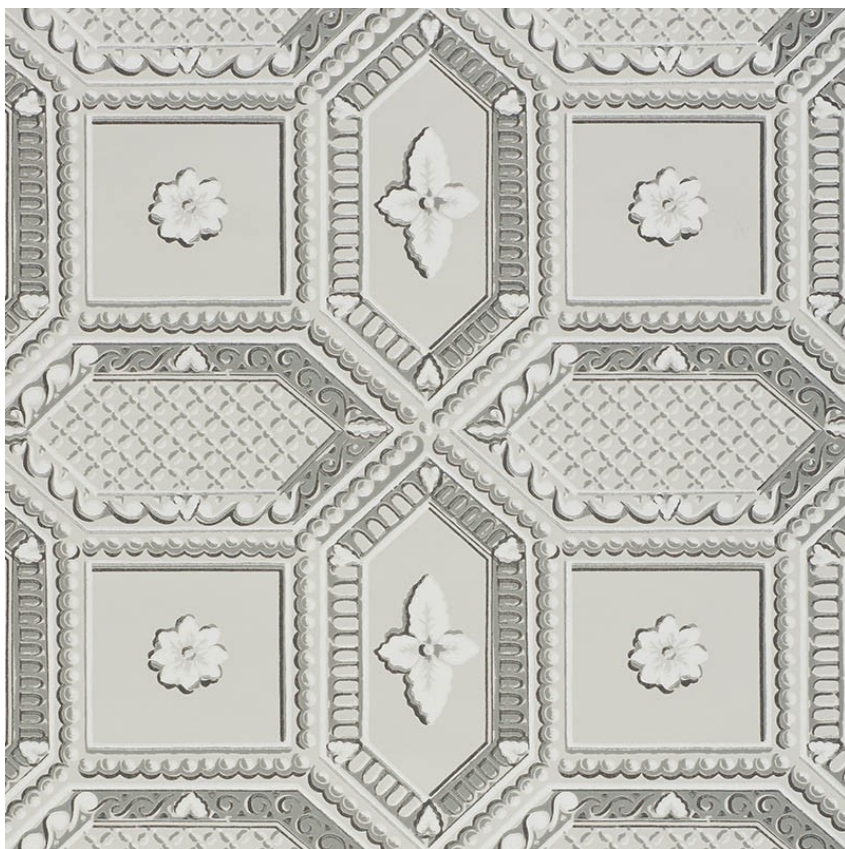

5009900

LACUNARIA

COLOR: DOVE TYPE: WALLPAPER

WHAT MAKES THIS SPECIAL

Applied to a ceiling, this Lacunaria calls to mind the richly coffered ceilings of McKim, Mead & White. Crisscrossing beams and stylized florettes add a delicate flourish.