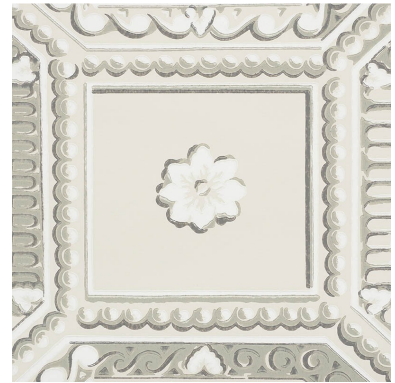

5009901

LACUNARIA

COLOR: STONE TYPE: WALLPAPER

WHAT MAKES THIS SPECIAL

Applied to a ceiling, this Lacunaria calls to mind the richly coffered ceilings of McKim, Mead & White. Crisscrossing beams and stylized florettes add a delicate flourish.

12 1/2" (32CM)

CONTENT

N/A

LIGHT FASTNESS

N/A

HORIZONTAL REPEAT

13 1/2" (34CM)

MATCH