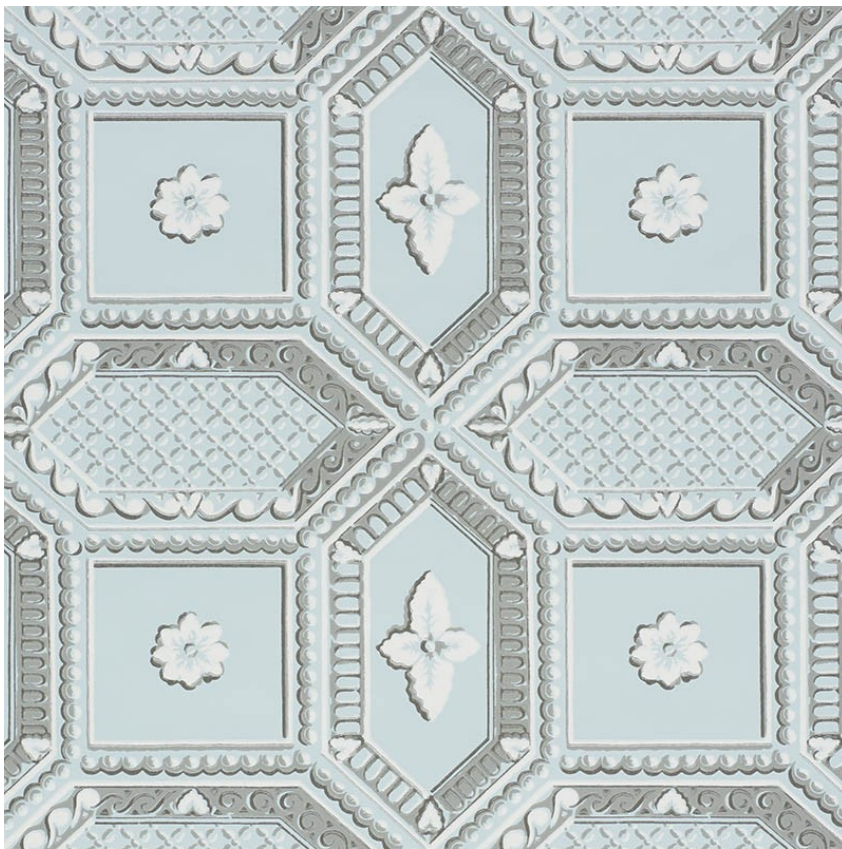

5009902

LACUNARIA

COLOR: SKY TYPE: WALLPAPER

#### WHAT MAKES THIS SPECIAL

Applied to a ceiling, this Lacunaria calls to mind the richly coffered ceilings of McKim, Mead & White. Crisscrossing beams and stylized florettes add a delicate flourish.

To check stock and price, request a physical memo, reserve or place an order, sign in to your account on [www.fschumacher.com](http://www.fschumacher.com) or our iOS app, or give us a call at **1-800-673-4221**

WIDTH

27" (69CM)

VERTICAL REPEAT

12 1/2" (32CM)

CONTENT

N/A

LIGHT FASTNESS

N/A