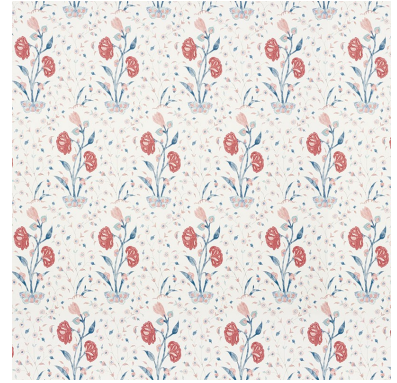

5009950

KHILANA FLORAL

COLOR: DELFT & ROSE TYPE: WALLPAPER

WHAT MAKES THIS SPECIAL

A simple, stylized floral inspired by traditional Indian motifs, this lovely, large-scale pattern has the nuanced look of a hand block print. Also available as a fabric.

VERTICAL REPEAT
15" (38CM)

CONTENT
N/A

LIGHT FASTNESS
N/A

HORIZONTAL REPEAT
6 3/4" (17CM)

MATCH
HALF-DROP

PERFORMANCE
N/A

COUNTRY OF FINISH
UNITED KINGDOM

SCHUMACHER