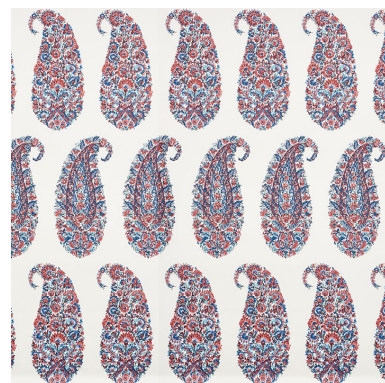

5009970

SHIRALA PAISLEY

COLOR: DELFT & ROSE TYPE: WALLPAPER

WHAT MAKES THIS SPECIAL

Based on a traditional Indian block print, this timeless paisley design features a grid of tear-shaped figures composed of intricate, multicolor floral patterns. Also a fabric.

To check stock and price, request a physical memo, reserve or place an order, sign in to your account on www.fschumacher.com or our iOS app, or give us a call at **1-800-673-4221**

WIDTH
26 3/4" (68CM)

VERTICAL REPEAT
25 1/4" (64CM)

CONTENT
N/A

LIGHT FASTNESS
N/A

HORIZONTAL REPEAT
6 3/4" (17CM)

MATCH
STRAIGHT

PERFORMANCE
N/A

COUNTRY OF FINISH
UNITED STATES OF
AMERICA

SCHUMACHER