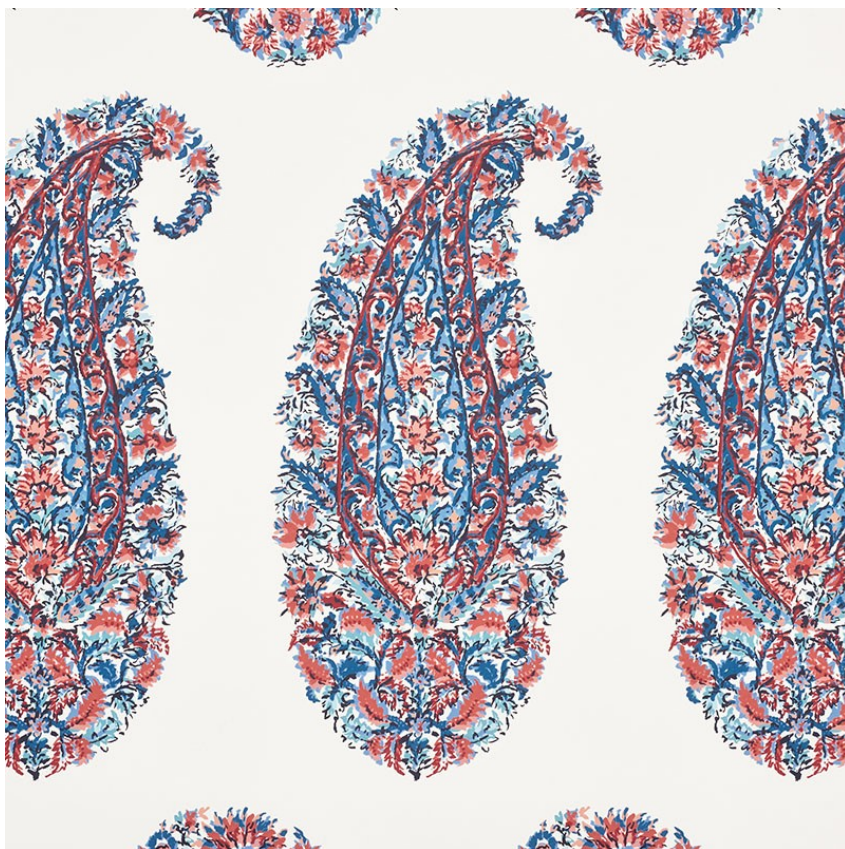

5009970

SHIRALA PAISLEY

COLOR: DELFT & ROSE TYPE: WALLPAPER

WHAT MAKES THIS SPECIAL

Based on a traditional Indian block print, this timeless paisley design features a grid of tear-shaped figures composed of intricate, multicolor floral patterns. Also a fabric.

VERTICAL REPEAT
25 1/4" (64CM)

CONTENT
N/A

LIGHT FASTNESS
N/A

HORIZONTAL REPEAT
6 3/4" (17CM)

MATCH
STRAIGHT

PERFORMANCE
N/A

COUNTRY OF FINISH
UNITED STATES OF
AMERICA

SCHUMACHER