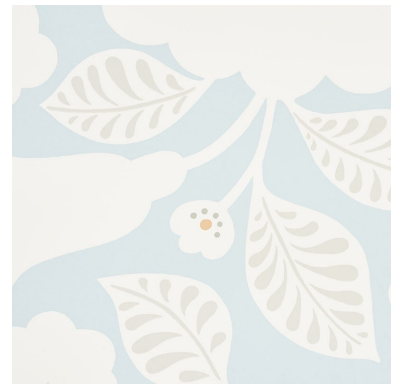

5010371

JACKIE

COLOR: SKY TYPE: WALLPAPER

#### WIDTH

27" (69CM)