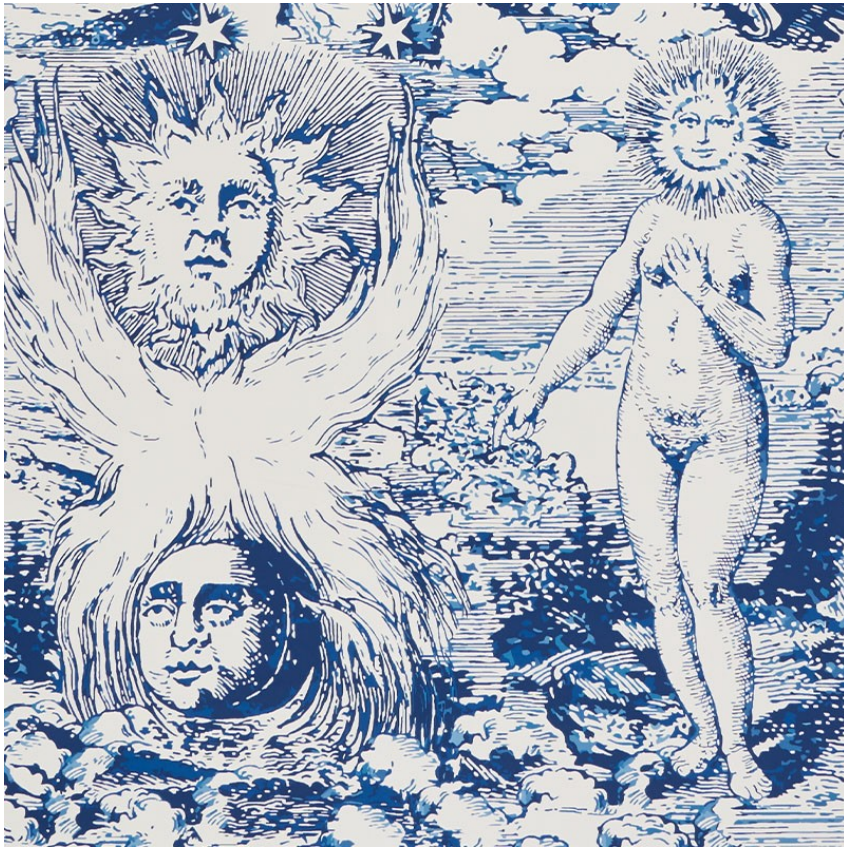

5010421

MODERN TOILE

COLOR: INDIGO TYPE: WALLPAPER

WHAT MAKES THIS SPECIAL

This layered, mystically-inflected toile based on Renaissance drawings feels of-the-moment, thanks to a head-turning scale and a room-enveloping repeat. Also available as a fabric.

69 3/4" (177CM)

CONTENT

N/A

LIGHT FASTNESS

N/A

HORIZONTAL REPEAT

54" (137CM)

MATCH