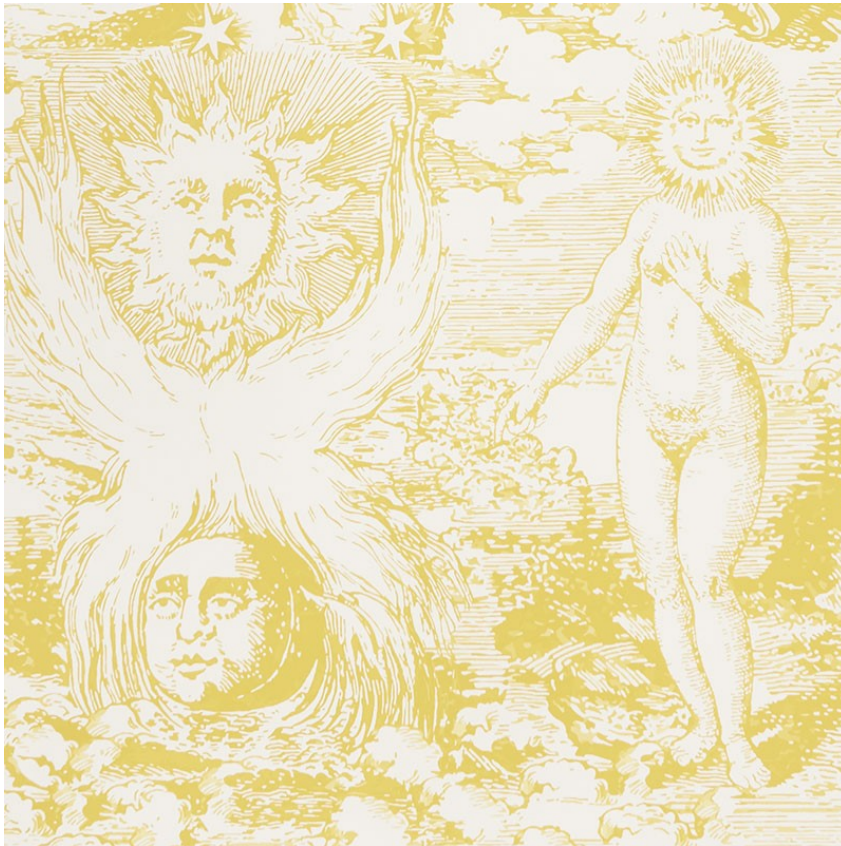

5010422

MODERN TOILE

COLOR: YELLOW TYPE: WALLPAPER

#### WHAT MAKES THIS SPECIAL

This layered, mystically-inflected toile based on Renaissance drawings feels of-the-moment, thanks to a head-turning scale and a room-enveloping repeat. Also available as a fabric.

WIDTH  
54" (137CM)

VERTICAL REPEAT  
69 3/4" (177CM)

CONTENT  
N/A

LIGHT FASTNESS  
N/A

HORIZONTAL REPEAT  
54" (137CM)

MATCH  
HALF DROP

PERFORMANCE  
N/A

COUNTRY OF FINISH  
UNITED KINGDOM