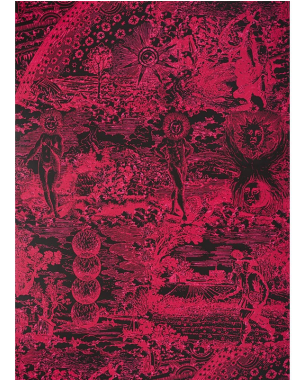

5010423

MODERN TOILE

COLOR: PINK & BLACK TYPE: WALLPAPER

#### WHAT MAKES THIS SPECIAL

This layered, mystically-inflected toile based on Renaissance drawings feels of-the-moment, thanks to a head-turning scale and a room-enveloping repeat. Also available as a fabric.