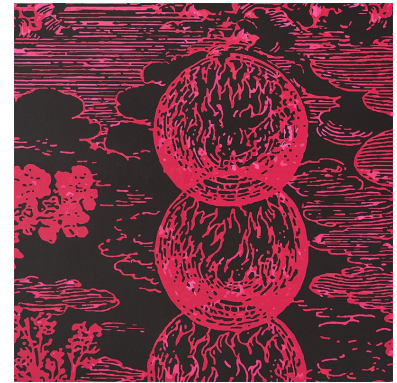

5010423

MODERN TOILE

COLOR: PINK & BLACK TYPE: WALLPAPER

#### WHAT MAKES THIS SPECIAL

This layered, mystically-inflected toile based on Renaissance drawings feels of-the-moment, thanks to a head-turning scale and a room-enveloping repeat. Also available as a fabric.