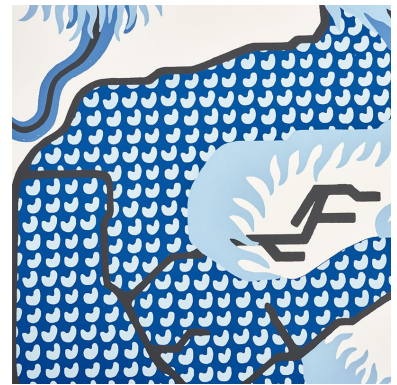

5010600

MAGICAL MING DRAGON

COLOR: PORCELAIN TYPE: WALLPAPER

WHAT MAKES THIS SPECIAL

Hand printed, stylized dragons are the centerpiece of this Tibetan-inflected wallcovering that's been rendered in a head-turning scale, complete with atmospheric clouds. Also available as a fabric.

To check stock and price, request a physical memo, reserve or place an order, sign in to your account on www.fschumacher.com or our iOS app, or give us a call at **1-800-673-4221**

WIDTH

36" (91CM)

VERTICAL REPEAT

25" (64CM)

CONTENT

N/A

LIGHT FASTNESS

N/A

HORIZONTAL REPEAT

36" (91CM)

MATCH