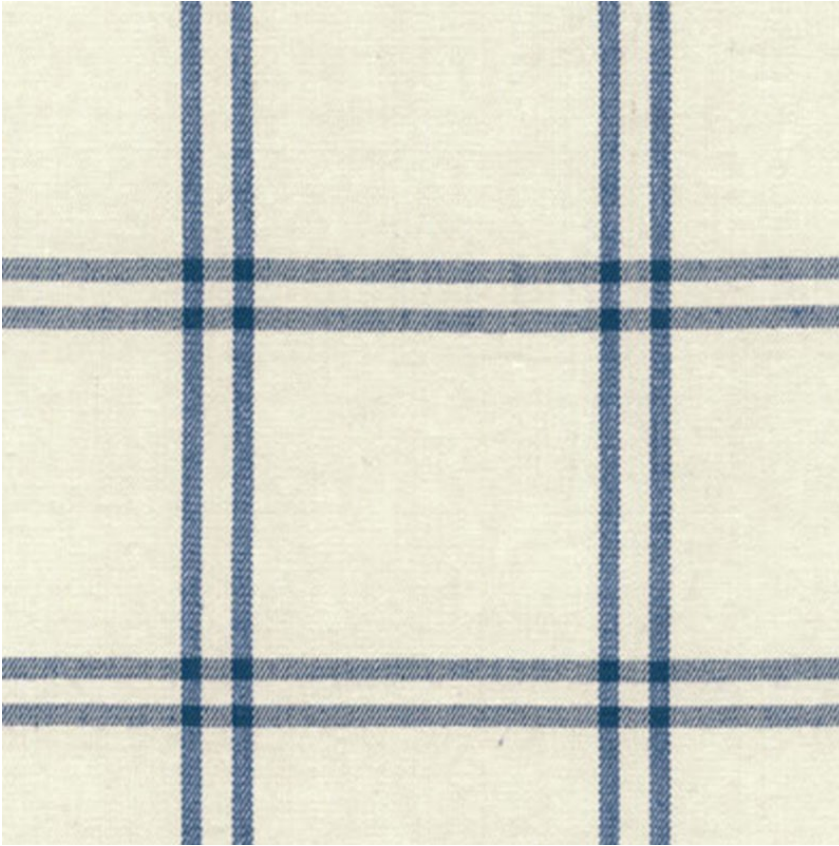

55715

LUBERON PLAID

COLOR: INDIGO TYPE: FABRIC

WHAT MAKES THIS SPECIAL

Since 1889 we've been setting the bar with our exceptional products. A passion for beauty, respect for classicism and eye for the cutting edge are woven into everything we do.

VERTICAL REPEAT
5 3/8" (14CM)

CONTENT
51% COTTON, 49% WOOL

LIGHT FASTNESS
N/A

HORIZONTAL REPEAT
5 3/8" (14CM)

MATCH
STRAIGHT

PERFORMANCE
MARTINDALE 15,000

COUNTRY OF FINISH
INDIA

SCHUMACHER