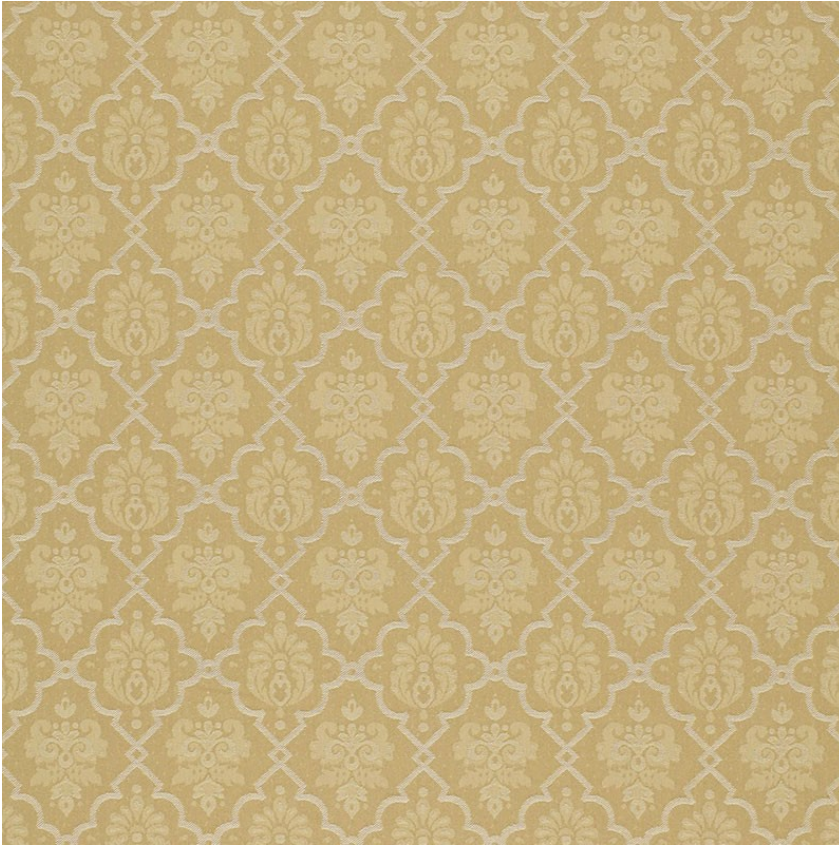

68813

HEDGEROW TRELLIS INDOOR/OUTDOOR

COLOR: CAMEL TYPE: FABRIC

WHAT MAKES THIS SPECIAL

An outdoor fabric that feels like linen, this stylish woven stands up to the wear and tear of family life. It is made of Sunbrella yarns and has a 5-year limited warranty.

VERTICAL REPEAT
6" (15CM)

CONTENT
100% SUNBRELLA
ACRYLIC

LIGHT FASTNESS
2200 HOURS

HORIZONTAL REPEAT
4 3/4" (12CM)

MATCH
STRAIGHT

PERFORMANCE
WYZENBEEK 12,000

COUNTRY OF FINISH
UNITED STATES OF
AMERICA

SCHUMACHER