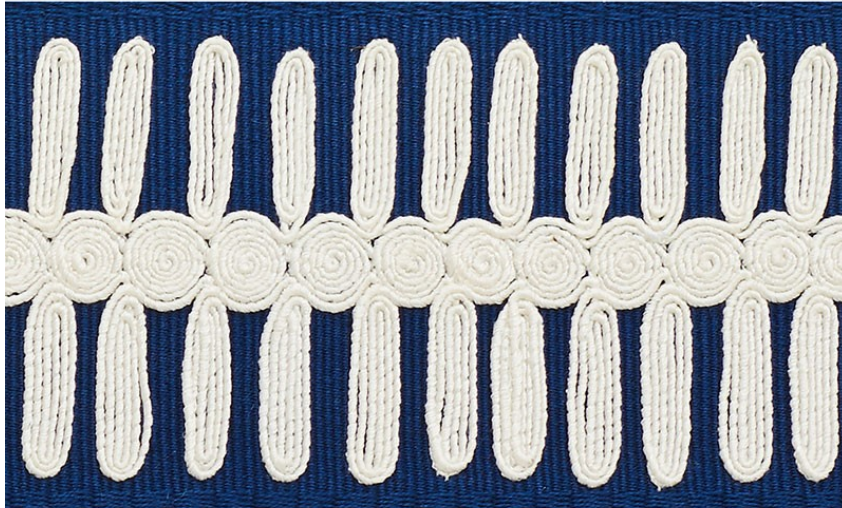

70743

CASTILLE TAPE

COLOR: NAVY TYPE: TRIM

WHAT MAKES THIS SPECIAL

Heavily embroidered on a handsome, ribbed cotton ground, this tape has a graphic and dramatic flair that feels both structured and relaxed.

To check stock and price, request a physical memo, reserve or place an order, sign in to your account on www.fschumacher.com or our iOS app, or give us a call at 1-800-673-4221

WIDTH
2 3/4" (7CM)

VERTICAL REPEAT
NONE

CONTENT
50% COTTON, 50%
VISCOSE

LIGHT FASTNESS
N/A

HORIZONTAL REPEAT
3/8" (1CM)

MATCH
STRAIGHT

PERFORMANCE
N/A

COUNTRY OF FINISH
INDIA

SCHUMACHER

FABRIC WALLPAPER TRIM FURNITURE CUSTOM/CONTRACT
RUGS AND CARPETS AVAILABLE AT PATTERSONFLYNNMARTIN.COM