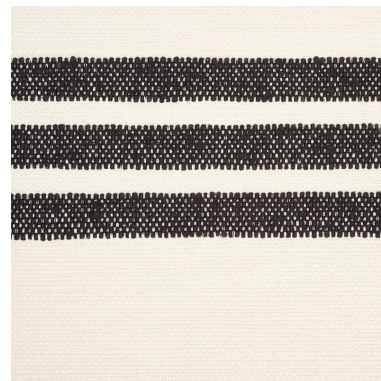

73290

DUNE STRIPE

COLOR: BLACK TYPE: FABRIC

**WHAT MAKES THIS SPECIAL**

Woven in Belgium, this fabric's soft stripes have raised edges, making it an attractive, textured upholstery option.

To check stock and price, request a physical memo, reserve or place an order, sign in to your account on [www.fschumacher.com](http://www.fschumacher.com) or our iOS app, or give us a call at **1-800-673-4221**

**WIDTH**  
54" (137CM)

**VERTICAL REPEAT**  
14" (36CM)

**CONTENT**  
55% COTTON, 18% LINEN,  
8% POLYACRYLIC, 1%  
POLYAMID

**LIGHT FASTNESS**  
N/A

**HORIZONTAL REPEAT**  
NONE

**MATCH**  
STRAIGHT

**PERFORMANCE**  
N/A