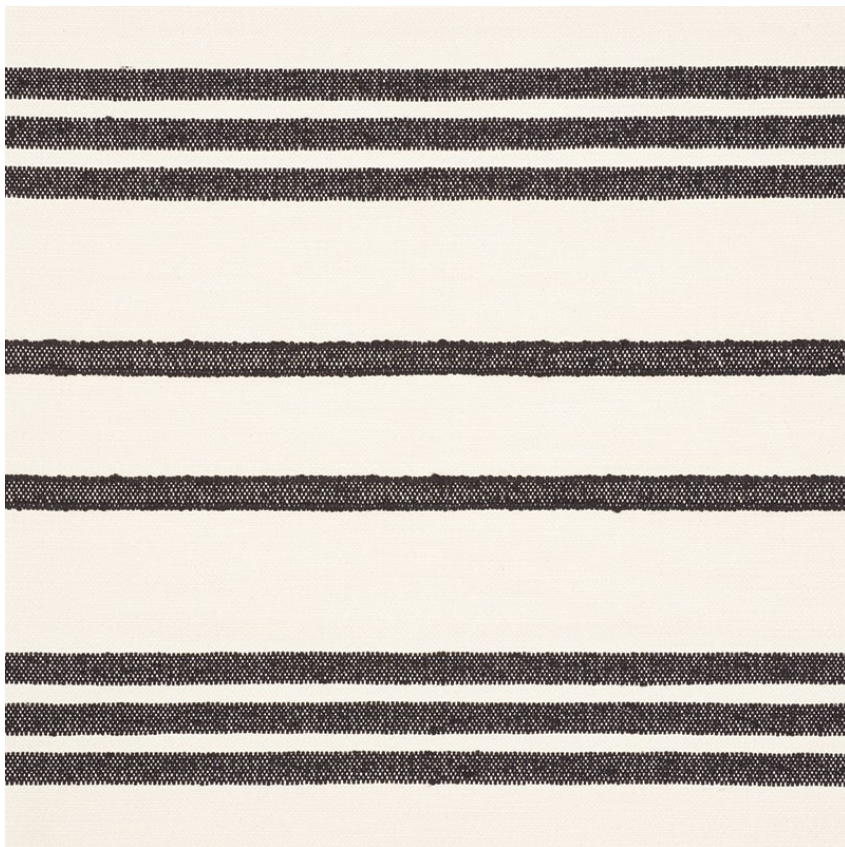

73290

DUNE STRIPE

COLOR: BLACK TYPE: FABRIC

**WHAT MAKES THIS SPECIAL**

Woven in Belgium, this fabric's soft stripes have raised edges, making it an attractive, textured upholstery option.

To check stock and price, request a physical memo, reserve or place an order, sign in to your account on [www.fschumacher.com](http://www.fschumacher.com) or our iOS app, or give us a call at **1-800-673-4221**

**WIDTH**  
54" (137CM)

**VERTICAL REPEAT**  
14" (36CM)

**CONTENT**  
55% COTTON, 18% LINEN,  
8% POLYACRYLIC, 1%  
POLYAMID

**LIGHT FASTNESS**  
N/A

**HORIZONTAL REPEAT**  
NONE

**MATCH**  
STRAIGHT

**PERFORMANCE**  
N/A